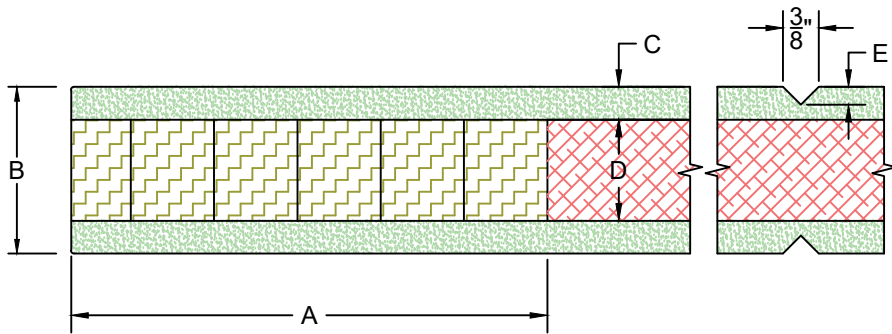

**EXCLUSIVE
WOOD DOORS**

**EXCLUSIVE
ARCHITECTURAL**

Detail 1	
Door Design	FW
Groove or Kerf Cut	1/4" Kerf Cut

Detail 2	
Door Design	FW
Groove or Kerf Cut	1/2" Kerf Cut

Detail 3	
Door Design	FW
Groove or Kerf Cut	3/8" V-Groove

Door Component Dimensions	
Door Width	Dim. "A"
0 - 15"	3-1/2"
18" - 36"	5"

Door Component Dimensions			
Dim. "B"	Dim. "C"	Dim. "D"	Dim. "E"
1-3/8"	7/32"	15/16"	5/32"
1-3/4"	11/32"	1-1/16"	3/16"
2-1/4"	11/32"	1-9/16"	3/16"

**EXCLUSIVE
WOOD DOORS**

**EXCLUSIVE
ARCHITECTURAL**

Detail 1

Detail 1	
Door Design	FH
Groove or Kerf Cut	1/4" Kerf Cut

Detail 2	
Door Design	FH
Groove or Kerf Cut	1/2" Kerf Cut

Detail 3	
Door Design	FH
Groove or Kerf Cut	3/8" V-Groove