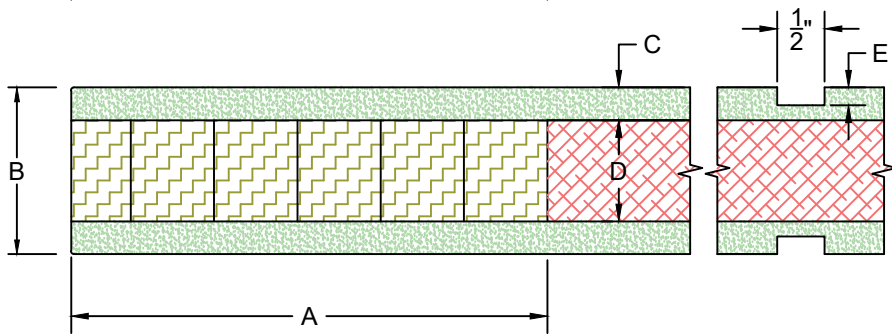

**EXCLUSIVE
WOOD DOORS**

**EXCLUSIVE
ARCHITECTURAL**

Detail 1	
Door Design	FW
Groove or Kerf Cut	1/4" Kerf Cut

Detail 2	
Door Design	FW
Groove or Kerf Cut	1/2" Kerf Cut

Detail 3	
Door Design	FW
Groove or Kerf Cut	3/8" V-Groove

Door Component Dimensions	
Door Width	Dim. "A"
0 - 15"	3-1/2"
18" - 36"	5"

Door Component Dimensions			
Dim. "B"	Dim. "C"	Dim. "D"	Dim. "E"
1-3/8"	7/32"	15/16"	5/32"
1-3/4"	11/32"	1-1/16"	3/16"
2-1/4"	11/32"	1-9/16"	3/16"

**EXCLUSIVE
WOOD DOORS**

**EXCLUSIVE
ARCHITECTURAL**

Detail 1

Detail 1	
Door Design	FH
Groove or Kerf Cut	1/4" Kerf Cut

Detail 2	
Door Design	FH
Groove or Kerf Cut	1/2" Kerf Cut

Detail 3	
Door Design	FH
Groove or Kerf Cut	3/8" V-Groove