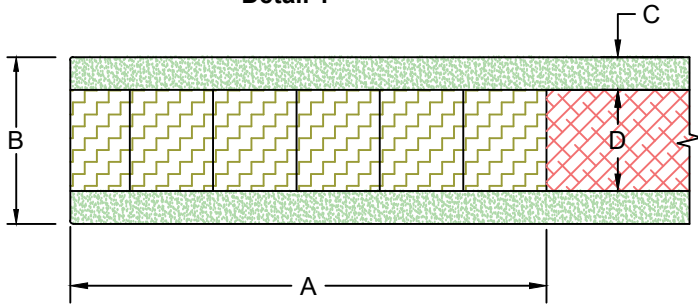

MDF Flush Elite Construction

**EXCLUSIVE
WOOD DOORS**

**EXCLUSIVE
ARCHITECTURAL**

Table of Contents		
Door Design	Groove or Kerf Cut	Sheet #
FW000		1
FW	X	2
FH	X	3

Hatch Color Codes	
MDF	
Poplar, Paint-Grade	
OLB	

**EXCLUSIVE
WOOD DOORS**

**EXCLUSIVE
ARCHITECTURAL**

Detail 1

Detail 1	
Door Design	FW000

Door Component Dimensions	
Door Width	Dim. "A"
0 - 15"	3-1/2"
18" - 36"	5"

Door Component Dimensions		
Dim. "B"	Dim. "C"	Dim. "D"
1-3/8"	7/32"	15/16"
1-3/4"	11/32"	1-1/16"
2-1/4"	11/32"	1-9/16"

**EXCLUSIVE
WOOD DOORS**

**EXCLUSIVE
ARCHITECTURAL**

Detail 1	
Door Design	FW
Groove or Kerf Cut	1/4" Kerf Cut

Detail 2	
Door Design	FW
Groove or Kerf Cut	1/2" Kerf Cut

Detail 3	
Door Design	FW
Groove or Kerf Cut	3/8" V-Groove

Door Component Dimensions	
Door Width	Dim. "A"
0 - 15"	3-1/2"
18" - 36"	5"

Door Component Dimensions			
Dim. "B"	Dim. "C"	Dim. "D"	Dim. "E"
1-3/8"	7/32"	15/16"	5/32"
1-3/4"	11/32"	1-1/16"	3/16"
2-1/4"	11/32"	1-9/16"	3/16"