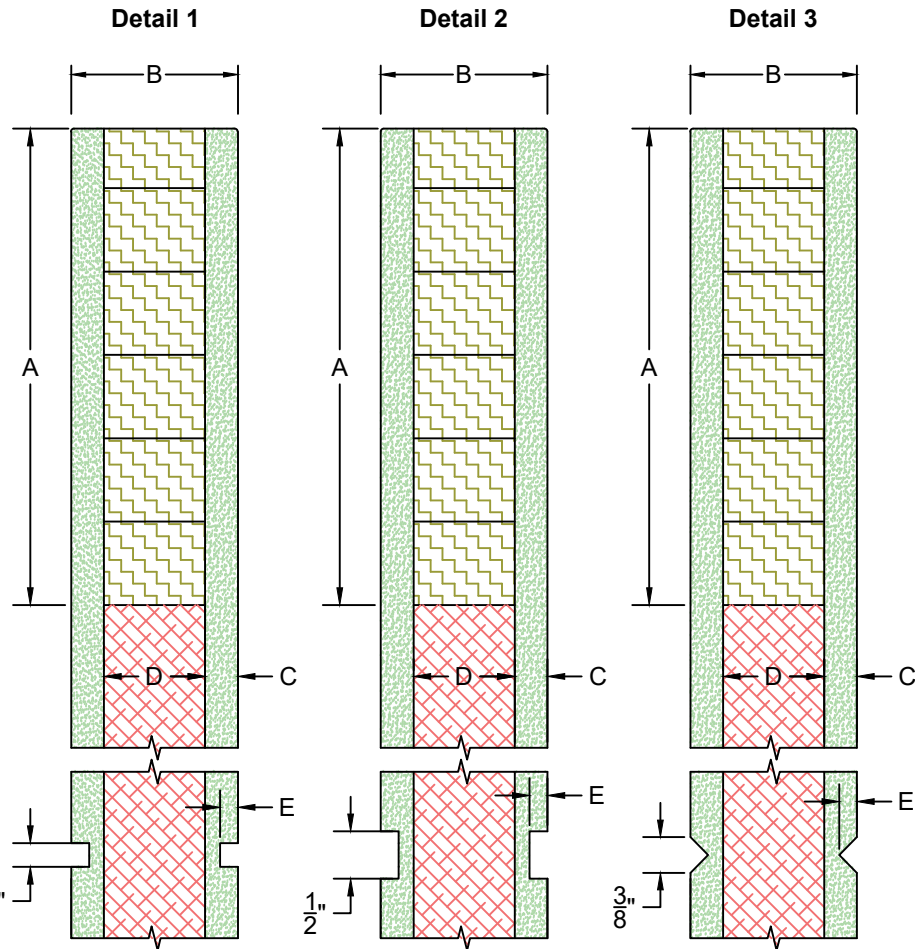

**EXCLUSIVE
WOOD DOORS**

**EXCLUSIVE
ARCHITECTURAL**

Detail 1

Detail 1	
Door Design	FW000

Door Component Dimensions	
Door Width	Dim. "A"
0 - 15"	3-1/2"
18" - 36"	5"

Door Component Dimensions		
Dim. "B"	Dim. "C"	Dim. "D"
1-3/8"	7/32"	15/16"
1-3/4"	11/32"	1-1/16"
2-1/4"	11/32"	1-9/16"

**EXCLUSIVE
WOOD DOORS**

**EXCLUSIVE
ARCHITECTURAL**

Detail 1	
Door Design	FW
Groove or Kerf Cut	1/4" Kerf Cut

Detail 2	
Door Design	FW
Groove or Kerf Cut	1/2" Kerf Cut

Detail 3	
Door Design	FW
Groove or Kerf Cut	3/8" V-Groove

Door Component Dimensions	
Door Width	Dim. "A"
0 - 15"	3-1/2"
18" - 36"	5"

Door Component Dimensions			
Dim. "B"	Dim. "C"	Dim. "D"	Dim. "E"
1-3/8"	7/32"	15/16"	5/32"
1-3/4"	11/32"	1-1/16"	3/16"
2-1/4"	11/32"	1-9/16"	3/16"