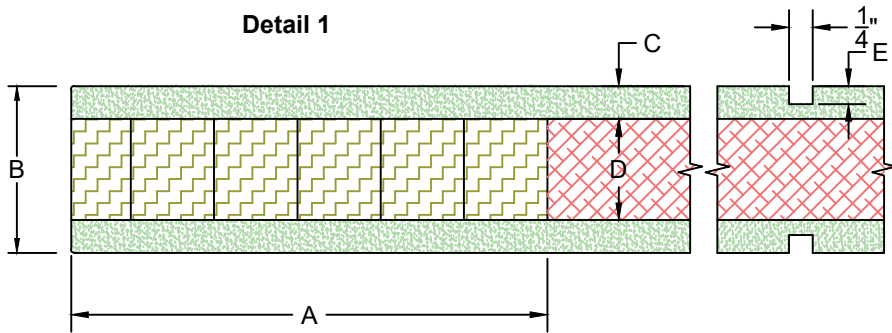

**EXCLUSIVE
WOOD DOORS**

**EXCLUSIVE
ARCHITECTURAL**

Detail 1

Detail 1	
Door Design	FW000

Door Component Dimensions	
Door Width	Dim. "A"
0 - 15"	3-1/2"
18" - 36"	5"

Door Component Dimensions		
Dim. "B"	Dim. "C"	Dim. "D"
1-3/8"	7/32"	15/16"
1-3/4"	11/32"	1-1/16"
2-1/4"	11/32"	1-9/16"

**EXCLUSIVE
WOOD DOORS**

**EXCLUSIVE
ARCHITECTURAL**

Detail 1	
Door Design	FW
Groove or Kerf Cut	1/4" Kerf Cut

Detail 2	
Door Design	FW
Groove or Kerf Cut	1/2" Kerf Cut

Detail 3	
Door Design	FW
Groove or Kerf Cut	3/8" V-Groove

Door Component Dimensions	
Door Width	Dim. "A"
0 - 15"	3-1/2"
18" - 36"	5"

Door Component Dimensions			
Dim. "B"	Dim. "C"	Dim. "D"	Dim. "E"
1-3/8"	7/32"	15/16"	5/32"
1-3/4"	11/32"	1-1/16"	3/16"
2-1/4"	11/32"	1-9/16"	3/16"

**EXCLUSIVE
WOOD DOORS**

**EXCLUSIVE
ARCHITECTURAL**

Detail 1

Detail 1	
Door Design	FH
Groove or Kerf Cut	1/4" Kerf Cut

Detail 2	
Door Design	FH
Groove or Kerf Cut	1/2" Kerf Cut

Detail 3	
Door Design	FH
Groove or Kerf Cut	3/8" V-Groove