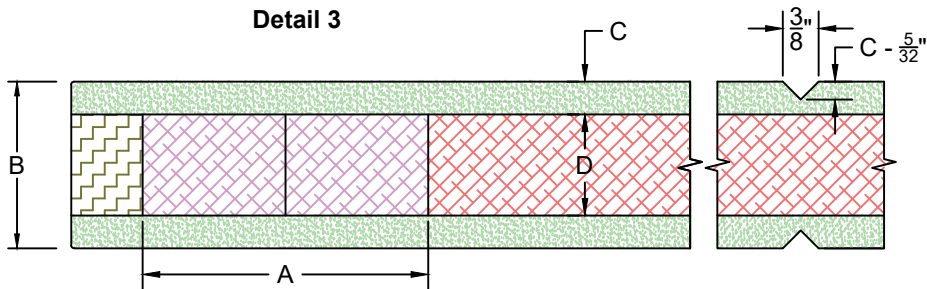

Door Component Dimensions	
Door Width	Dim. "A"
0 - 31-15/16"	3"
32" - 48"	4-1/2" ¹

Door Component Dimensions		
Dim. "B"	Dim. "C"	Dim. "D"
1-3/8"	7/32"	15/16"
1-3/4"	11/32"	1-1/16"
2-1/4"	11/32"	1-9/16"

**EXCLUSIVE
WOOD DOORS**

**EXCLUSIVE
ARCHITECTURAL**

Detail 1

Detail 1	
Door Design	FH
Groove or Kerf Cut	1/4" Kerf Cut

Detail 2

Detail 2	
Door Design	FH
Groove or Kerf Cut	1/2" Kerf Cut

Detail 3

Detail 3	
Door Design	FH
Groove or Kerf Cut	3/8" V-Groove

Door Component Dimensions

Door Width	Dim. "A"
0 - 31-15/16"	3"
32" - 48"	4-1/2"

Door Component Dimensions

Dim. "B"	Dim. "C"	Dim. "D"
1-3/8"	7/32"	15/16"
1-3/4"	11/32"	1-1/16"
2-1/4"	11/32"	1-9/16"