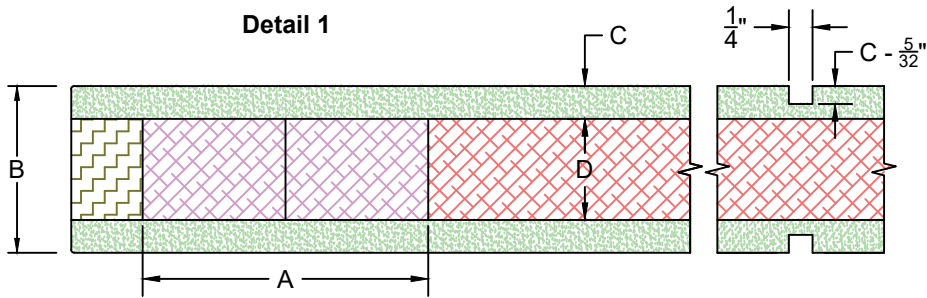

**EXCLUSIVE
WOOD DOORS**

**EXCLUSIVE
ARCHITECTURAL**

Detail 1	
Door Design	FW
Groove or Kerf Cut	1/4" Kerf Cut

Detail 2	
Door Design	FW
Groove or Kerf Cut	1/2" Kerf Cut

Detail 3	
Door Design	FW
Groove or Kerf Cut	3/8" V-Groove

Door Component Dimensions	
Door Width	Dim. "A"
0 - 31-15/16"	3"
32" - 48"	4-1/2" ¹

Door Component Dimensions		
Dim. "B"	Dim. "C"	Dim. "D"
1-3/8"	7/32"	15/16"
1-3/4"	11/32"	1-1/16"
2-1/4"	11/32"	1-9/16"

**EXCLUSIVE
WOOD DOORS**

**EXCLUSIVE
ARCHITECTURAL**

Detail 1

Detail 1	
Door Design	FH
Groove or Kerf Cut	1/4" Kerf Cut

Detail 2

Detail 2	
Door Design	FH
Groove or Kerf Cut	1/2" Kerf Cut

Detail 3

Detail 3	
Door Design	FH
Groove or Kerf Cut	3/8" V-Groove