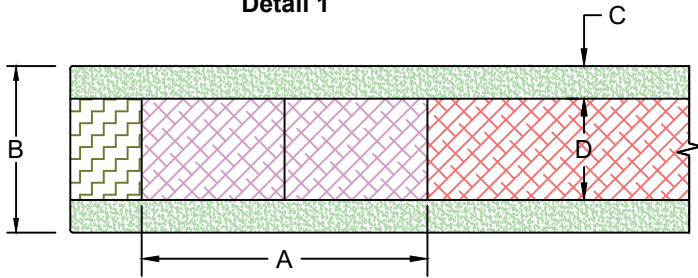

MDF Flush Ultimate Construction

**EXCLUSIVE
WOOD DOORS**

**EXCLUSIVE
ARCHITECTURAL**

Table of Contents		
Door Design	Groove or Kerf Cut	Sheet #
FW000		1
FW	X	2
FH	X	3

Hatch Color Codes	
MDF	
Poplar, Paint-Grade	
OLB	
LSL	

**EXCLUSIVE
WOOD DOORS**

**EXCLUSIVE
ARCHITECTURAL**

Detail 1

Detail 1	
Door Design	FW000

Door Component Dimensions	
Door Width	Dim. "A"
0 - 31-15/16"	3"
32" - 48"	4-1/2"

Door Component Dimensions		
Dim. "B"	Dim. "C"	Dim. "D"
1-3/8"	7/32"	15/16"
1-3/4"	11/32"	1-1/16"
2-1/4"	11/32"	1-9/16"

Door Component Dimensions	
Door Width	Dim. "A"
0 - 31-15/16"	3"
32" - 48"	4-1/2" ¹

Door Component Dimensions		
Dim. "B"	Dim. "C"	Dim. "D"
1-3/8"	7/32"	15/16"
1-3/4"	11/32"	1-1/16"
2-1/4"	11/32"	1-9/16"

Door Component Dimensions

Door Width	Dim. "A"
0 - 31-15/16"	3"
32" - 48"	4-1/2"

Door Component Dimensions

Dim. "B"	Dim. "C"	Dim. "D"
1-3/8"	7/32"	15/16"
1-3/4"	11/32"	1-1/16"
2-1/4"	11/32"	1-9/16"