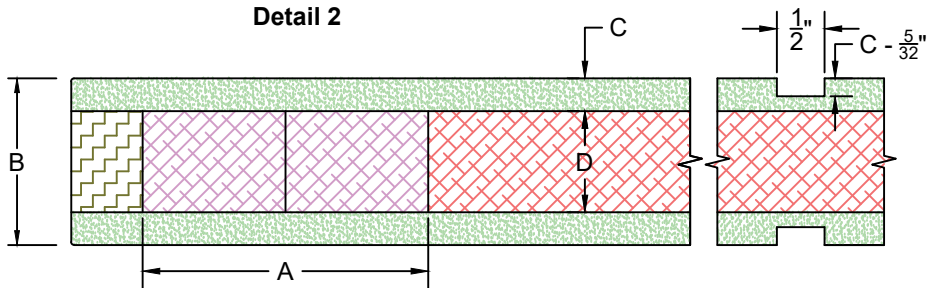

Door Component Dimensions	
Door Width	Dim. "A"
0 - 31-15/16"	3"
32" - 48"	4-1/2" ¹

Door Component Dimensions		
Dim. "B"	Dim. "C"	Dim. "D"
1-3/8"	7/32"	15/16"
1-3/4"	11/32"	1-1/16"
2-1/4"	11/32"	1-9/16"

**EXCLUSIVE
WOOD DOORS**

**EXCLUSIVE
ARCHITECTURAL**

Detail 1

Detail 1	
Door Design	FH
Groove or Kerf Cut	1/4" Kerf Cut

Detail 2

Detail 2	
Door Design	FH
Groove or Kerf Cut	1/2" Kerf Cut

Detail 3

Detail 3	
Door Design	FH
Groove or Kerf Cut	3/8" V-Groove

Door Component Dimensions

Door Width	Dim. "A"
0 - 31-15/16"	3"
32" - 48"	4-1/2"

Door Component Dimensions

Dim. "B"	Dim. "C"	Dim. "D"
1-3/8"	7/32"	15/16"
1-3/4"	11/32"	1-1/16"
2-1/4"	11/32"	1-9/16"