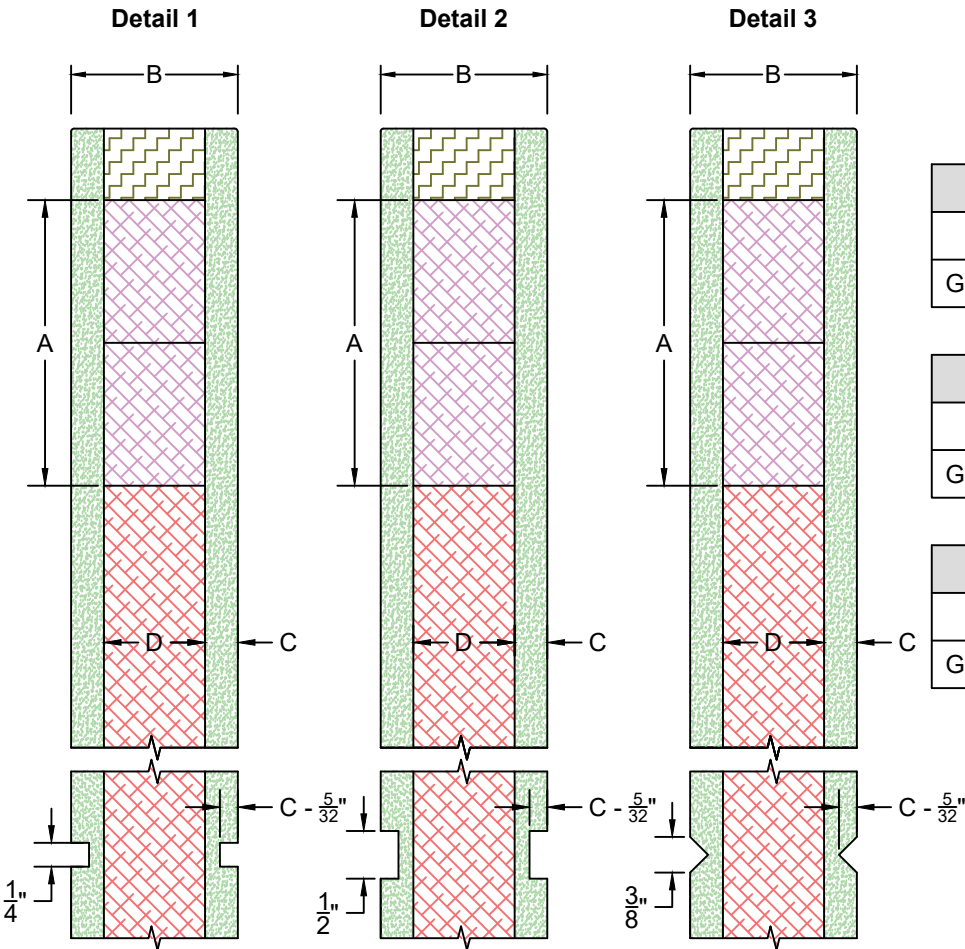

**EXCLUSIVE
WOOD DOORS**

**EXCLUSIVE
ARCHITECTURAL**

Detail 1

Detail 1	
Door Design	FW000

Door Component Dimensions	
Door Width	Dim. "A"
0 - 31-15/16"	3"
32" - 48"	4-1/2"

Door Component Dimensions		
Dim. "B"	Dim. "C"	Dim. "D"
1-3/8"	7/32"	15/16"
1-3/4"	11/32"	1-1/16"
2-1/4"	11/32"	1-9/16"

**EXCLUSIVE
WOOD DOORS**

**EXCLUSIVE
ARCHITECTURAL**

Detail 1	
Door Design	FW
Groove or Kerf Cut	1/4" Kerf Cut

Detail 2	
Door Design	FW
Groove or Kerf Cut	1/2" Kerf Cut

Detail 3	
Door Design	FW
Groove or Kerf Cut	3/8" V-Groove

Door Component Dimensions	
Door Width	Dim. "A"
0 - 31-15/16"	3"
32" - 48"	4-1/2" ¹

Door Component Dimensions		
Dim. "B"	Dim. "C"	Dim. "D"
1-3/8"	7/32"	15/16"
1-3/4"	11/32"	1-1/16"
2-1/4"	11/32"	1-9/16"

Door Component Dimensions

Door Width	Dim. "A"
0 - 31-15/16"	3"
32" - 48"	4-1/2"

Door Component Dimensions

Dim. "B"	Dim. "C"	Dim. "D"
1-3/8"	7/32"	15/16"
1-3/4"	11/32"	1-1/16"
2-1/4"	11/32"	1-9/16"