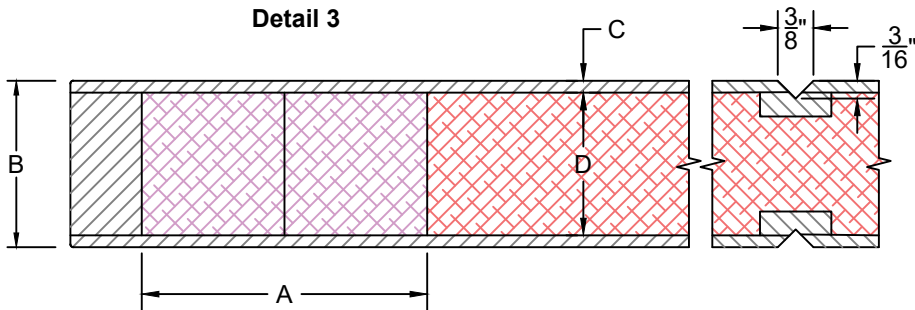

Door Component Dimensions	
Door Width	Dim. "A"
0 - 31-15/16"	3"
32" - 48"	4-1/2"

Door Component Dimensions		
Dim. "B"	Dim. "C"	Dim. "D"
1-3/8"	1/8"	1-1/8"
1-3/4"	1/8"	1-1/2"
2-1/4"	1/8"	2"

**EXCLUSIVE
WOOD DOORS**

**EXCLUSIVE
ARCHITECTURAL**

Detail 1

Detail 1	
Door Design	FH
Groove or Kerf Cut	1/4" Kerf Cut

Door Component Dimensions	
Door Width	Dim. "A"
0 - 31-15/16"	3"
32" - 48"	4-1/2"

Detail 2

Detail 2	
Door Design	FH
Groove or Kerf Cut	1/2" Kerf Cut

Door Component Dimensions		
Dim. "B"	Dim. "C"	Dim. "D"
1-3/8"	1/8"	1-1/8"
1-3/4"	1/8"	1-1/2"
2-1/4"	1/8"	2"

Detail 3

Detail 3	
Door Design	FH
Groove or Kerf Cut	3/8" V-Groove