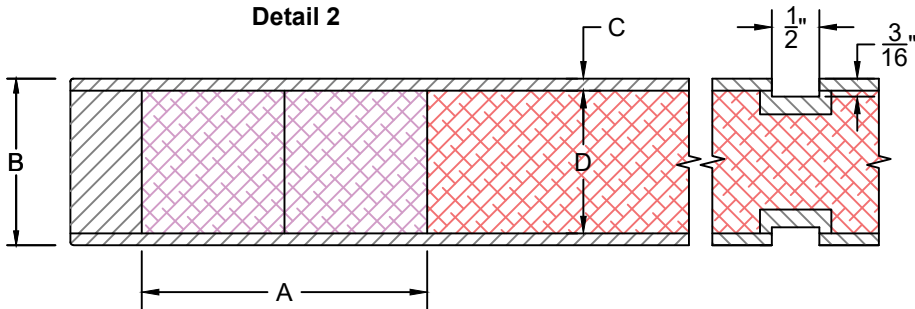

Door Component Dimensions	
Door Width	Dim. "A"
0 - 31-15/16"	3"
32" - 48"	4-1/2"

Door Component Dimensions		
Dim. "B"	Dim. "C"	Dim. "D"
1-3/8"	1/8"	1-1/8"
1-3/4"	1/8"	1-1/2"
2-1/4"	1/8"	2"

**EXCLUSIVE
WOOD DOORS**

**EXCLUSIVE
ARCHITECTURAL**

Detail 1

Detail 1	
Door Design	FH
Groove or Kerf Cut	1/4" Kerf Cut

Door Component Dimensions	
Door Width	Dim. "A"
0 - 31-15/16"	3"
32" - 48"	4-1/2"

Detail 2

Detail 2	
Door Design	FH
Groove or Kerf Cut	1/2" Kerf Cut

Door Component Dimensions		
Dim. "B"	Dim. "C"	Dim. "D"
1-3/8"	1/8"	1-1/8"
1-3/4"	1/8"	1-1/2"
2-1/4"	1/8"	2"

Detail 3

Detail 3	
Door Design	FH
Groove or Kerf Cut	3/8" V-Groove