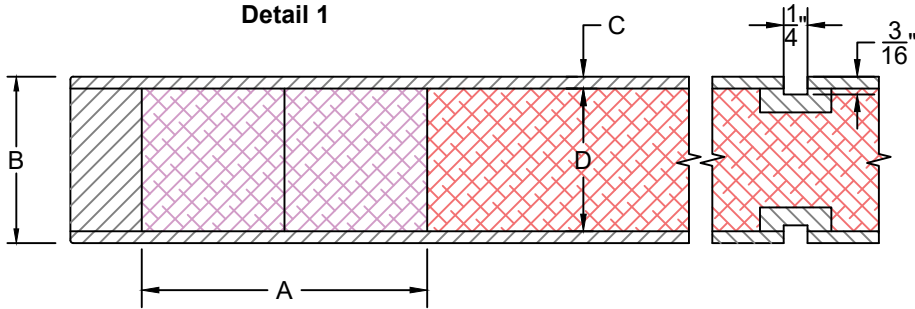

**EXCLUSIVE
WOOD DOORS**

**EXCLUSIVE
ARCHITECTURAL**

Detail 1

Detail 1	
Door Design	FW000

Door Component Dimensions	
Door Width	Dim. "A"
0 - 31-15/16"	3"
32" - 48"	4-1/2"

Door Component Dimensions		
Dim. "B"	Dim. "C"	Dim. "D"
1-3/8"	1/8"	1-1/8"
1-3/4"	1/8"	1-1/2"
2-1/4"	1/8"	2"

**EXCLUSIVE
WOOD DOORS**

**EXCLUSIVE
ARCHITECTURAL**

Detail 1	
Door Design	FW
Groove or Kerf Cut	1/4" Kerf Cut

Detail 2	
Door Design	FW
Groove or Kerf Cut	1/2" Kerf Cut

Detail 3	
Door Design	FW
Groove or Kerf Cut	3/8" V-Groove

Door Component Dimensions	
Door Width	Dim. "A"
0 - 31-15/16"	3"
32" - 48"	4-1/2"

Door Component Dimensions		
Dim. "B"	Dim. "C"	Dim. "D"
1-3/8"	1/8"	1-1/8"
1-3/4"	1/8"	1-1/2"
2-1/4"	1/8"	2"

**EXCLUSIVE
WOOD DOORS**

**EXCLUSIVE
ARCHITECTURAL**

Detail 1

Detail 1	
Door Design	FH
Groove or Kerf Cut	1/4" Kerf Cut

Door Component Dimensions	
Door Width	Dim. "A"
0 - 31-15/16"	3"
32" - 48"	4-1/2"

Detail 2

Detail 2	
Door Design	FH
Groove or Kerf Cut	1/2" Kerf Cut