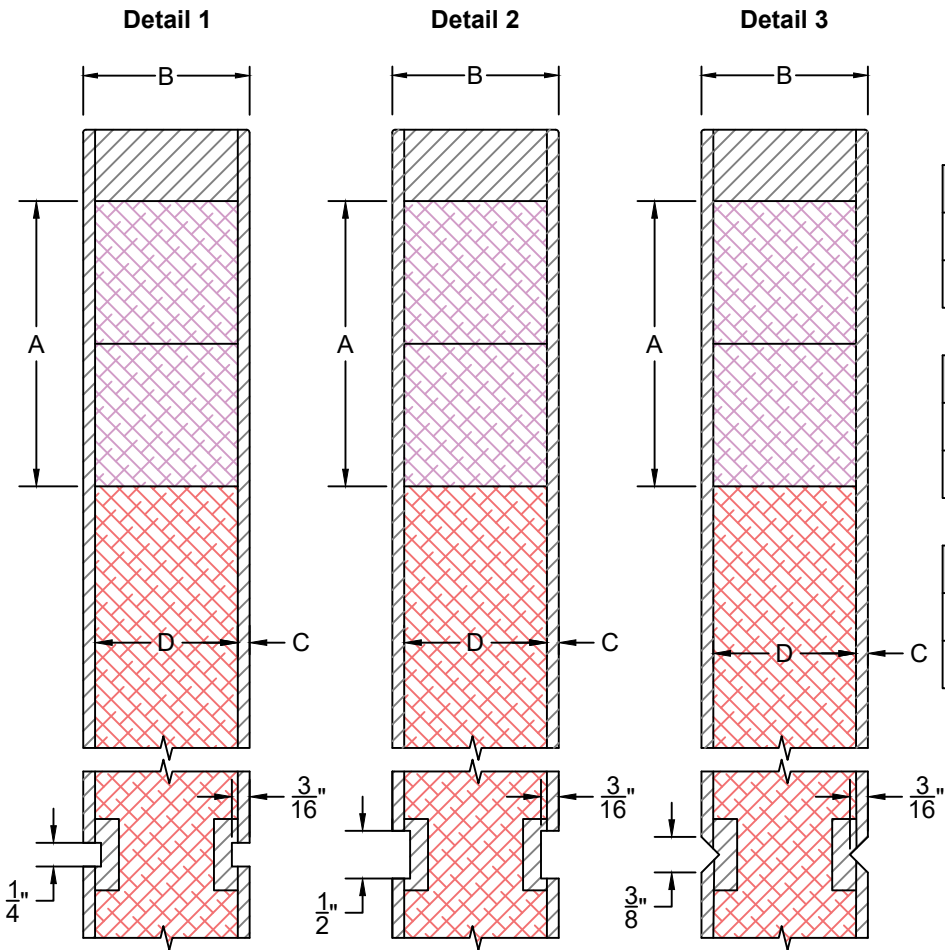

**EXCLUSIVE
WOOD DOORS**

**EXCLUSIVE
ARCHITECTURAL**

Detail 1	
Door Design	FW
Groove or Kerf Cut	1/4" Kerf Cut

Detail 2	
Door Design	FW
Groove or Kerf Cut	1/2" Kerf Cut

Detail 3	
Door Design	FW
Groove or Kerf Cut	3/8" V-Groove

Door Component Dimensions	
Door Width	Dim. "A"
0 - 31-15/16"	3"
32" - 48"	4-1/2"

Door Component Dimensions		
Dim. "B"	Dim. "C"	Dim. "D"
1-3/8"	1/8"	1-1/8"
1-3/4"	1/8"	1-1/2"
2-1/4"	1/8"	2"