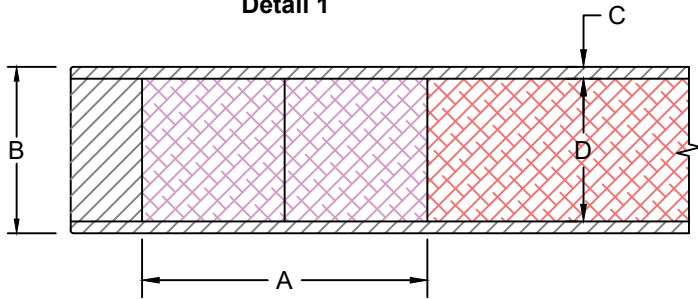

Wood Flush Ultimate Construction

**EXCLUSIVE
WOOD DOORS**

**EXCLUSIVE
ARCHITECTURAL**

Table of Contents		
Door Design	Groove or Kerf Cut	Sheet #
FW000		1
FW	X	2
FH	X	3

Hatch Color Codes	
Requested Wood Species	
LSL	
OLB	

**EXCLUSIVE
WOOD DOORS**

**EXCLUSIVE
ARCHITECTURAL**

Detail 1

Detail 1	
Door Design	FW000

Door Component Dimensions	
Door Width	Dim. "A"
0 - 31-15/16"	3"
32" - 48"	4-1/2"

Door Component Dimensions		
Dim. "B"	Dim. "C"	Dim. "D"
1-3/8"	1/8"	1-1/8"
1-3/4"	1/8"	1-1/2"
2-1/4"	1/8"	2"

Door Component Dimensions	
Door Width	Dim. "A"
0 - 31-15/16"	3"
32" - 48"	4-1/2"

Door Component Dimensions		
Dim. "B"	Dim. "C"	Dim. "D"
1-3/8"	1/8"	1-1/8"
1-3/4"	1/8"	1-1/2"
2-1/4"	1/8"	2"

**EXCLUSIVE
WOOD DOORS**

Door Component Dimensions		
Dim. "B"	Dim. "C"	Dim. "D"
1-3/8"	1/8"	1-1/8"
1-3/4"	1/8"	1-1/2"
2-1/4"	1/8"	2"

Detail 3

Detail 3	
Door Design	FH
Groove or Kerf Cut	3/8" V-Groove