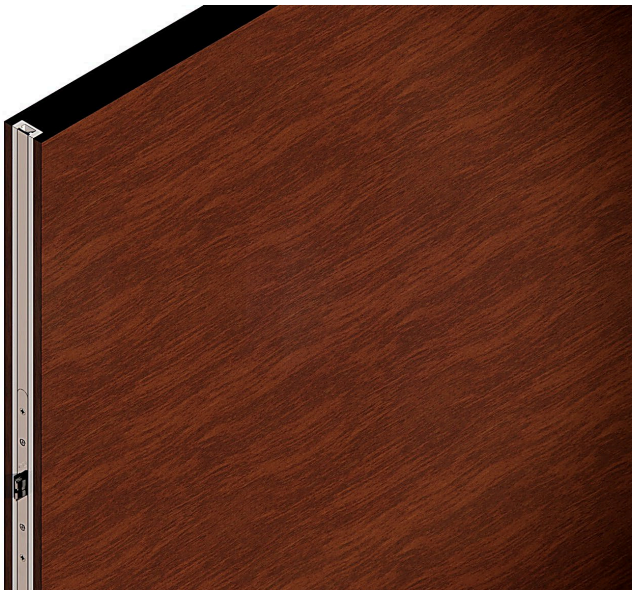

ALUMINUM EUROGROOVE

Product Description:

Our Aluminum Eurogroove is a direct reflection of our drive to manufacture exterior doors to industry-leading dimensions for demanding architectural applications. This heavy-duty aluminum extrusion is specifically engineered to house our multipoint lock options while reinforcing the lock edge of our exterior doors beyond the capabilities of a stand-alone multipoint lock system. The integration of our multipoint lock options with this robust aluminum profile delivers enhanced structural strength, stability, and long-term performance without compromising design flexibility.

For more information about our Aluminum Eurogroove reach out to our knowledgeable team.

[Ask an Expert](#)

Distributed By:

PRODUCT BULLETIN:

Recommended for:

- ✓ Doors Larger than 120" (10') in Height
- ✓ Doors with Narrow Stiles (Such as Steel-Look Exterior Doors)