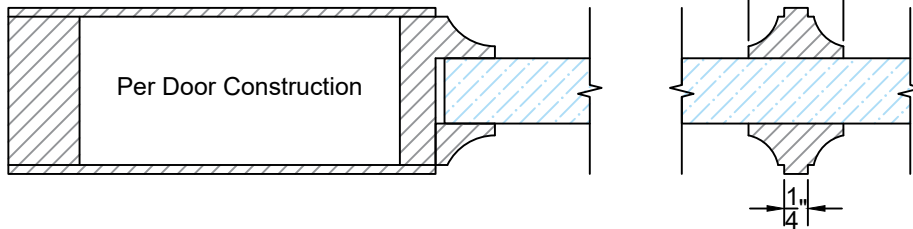

**EXCLUSIVE
WOOD DOORS**

**EXCLUSIVE
ARCHITECTURAL**

Detail 1	
Series	G or GP
Divided Lite	True

Template as Shown	
Product Type	Exterior Door
Glass Type	1 1/16" Opening
Sticking Profile	Cove

Detail 2

Detail 2	
Series	G or GP
Divided Lite	Simulated

Detail 3	
Series	G or GP
Divided Lite	Simulated