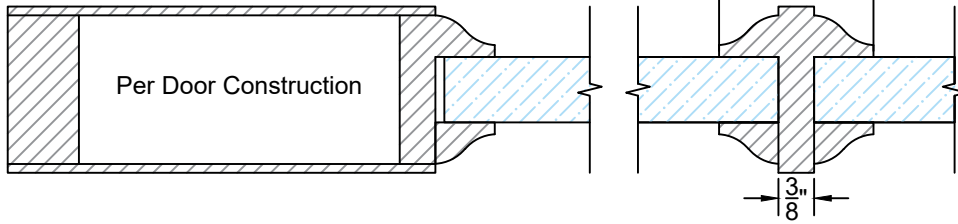

**EXCLUSIVE
WOOD DOORS**

**EXCLUSIVE
ARCHITECTURAL**

Detail 1