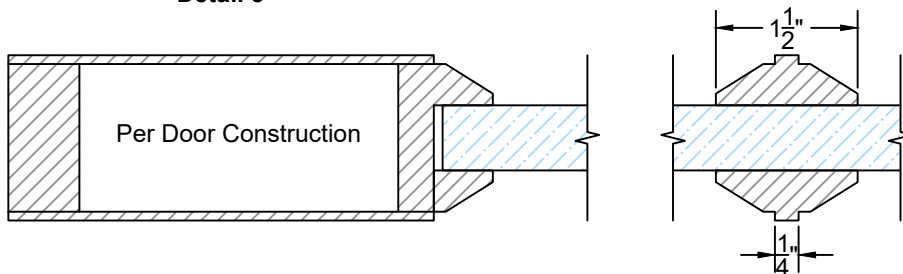

**Detail 1**

Detail 1	
Series	G or GP
Divided Lite	True

Template as Shown	
Product Type	Exterior Door
Glass Type	11/16" Opening
Sticking Profile	Bevel

**Detail 2**

Detail 2	
Series	G or GP
Divided Lite	Simulated

**Detail 3**

Detail 3	
Series	G or GP
Divided Lite	Simulated

**EXCLUSIVE  
WOOD DOORS**

**EXCLUSIVE  
ARCHITECTURAL**

**Detail 1**

Detail 1	
Series	G or GP
Divided Lite	True

Template as Shown	
Product Type	Exterior Door
Glass Type	1 1/16" Opening
Sticking Profile	Cove