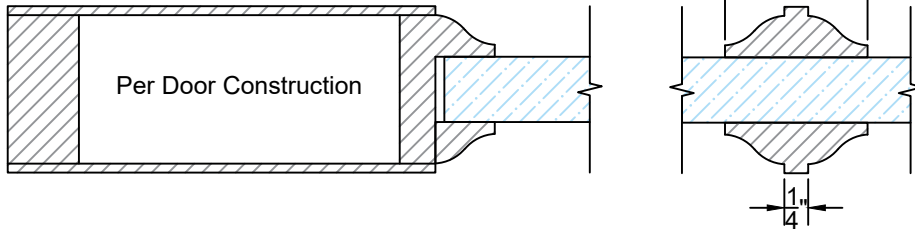

Template as Shown	
Product Type	Exterior Door
Glass Type	11/16" Opening
Sticking Profile	Ogee

**Detail 2**

Detail 2	
Series	G or GP
Divided Lite	Simulated

Detail 3	
Series	G or GP
Divided Lite	Simulated

**Detail 3**

**EXCLUSIVE  
WOOD DOORS**

**EXCLUSIVE  
ARCHITECTURAL**

**Detail 1**

Detail 1	
Series	G or GP
Divided Lite	True

Template as Shown	
Product Type	Exterior Door
Glass Type	11/16" Opening
Sticking Profile	One Step Square