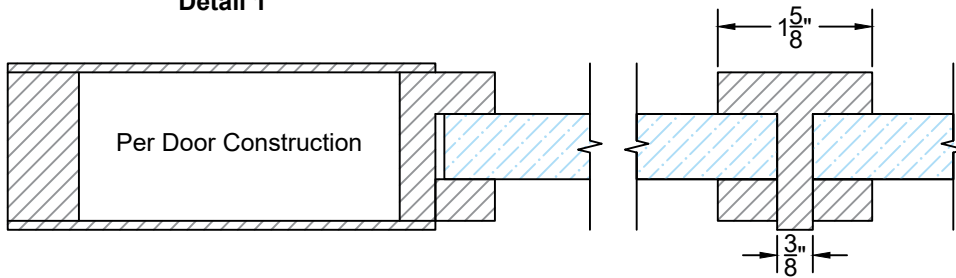

Template as Shown	
Product Type	Exterior Door
Glass Type	11/16" Opening
Sticking Profile	Ogee

**Detail 2**

Detail 2	
Series	G or GP
Divided Lite	Simulated

Detail 3	
Series	G or GP
Divided Lite	Simulated

**Detail 3**

**EXCLUSIVE  
WOOD DOORS**

**EXCLUSIVE  
ARCHITECTURAL**

**Detail 1**

Detail 1	
Series	G or GP
Divided Lite	True

Template as Shown	
Product Type	Exterior Door
Glass Type	11/16" Opening
Sticking Profile	One Step Square