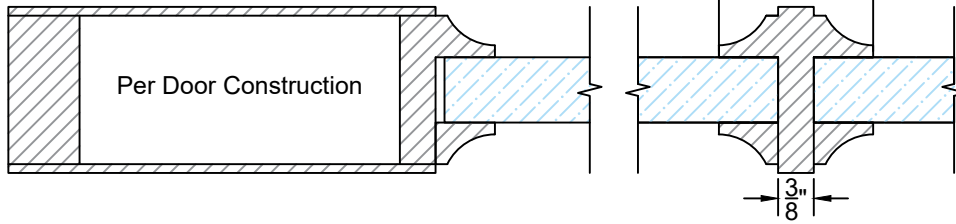

**Detail 1**

Detail 1	
Series	G or GP
Divided Lite	True

Template as Shown	
Product Type	Exterior Door
Glass Type	11/16" Opening
Sticking Profile	Bevel

**Detail 2**

Detail 2	
Series	G or GP
Divided Lite	Simulated

**Detail 3**

Detail 3	
Series	G or GP
Divided Lite	Simulated

**EXCLUSIVE  
WOOD DOORS**

**EXCLUSIVE  
ARCHITECTURAL**

**Detail 1**

Detail 1	
Series	G or GP
Divided Lite	True

Template as Shown	
Product Type	Exterior Door
Glass Type	1 1/16" Opening
Sticking Profile	Cove