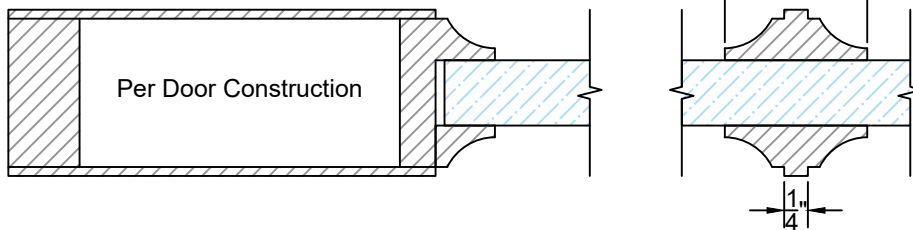

**EXCLUSIVE
WOOD DOORS**

**EXCLUSIVE
ARCHITECTURAL**

Detail 1	
Series	G or GP
Divided Lite	True

Template as Shown	
Product Type	Exterior Door
Glass Type	1 1/16" Opening
Sticking Profile	Cove

Detail 2	
Series	G or GP
Divided Lite	Simulated

Detail 3	
Series	G or GP
Divided Lite	Simulated

Detail 3