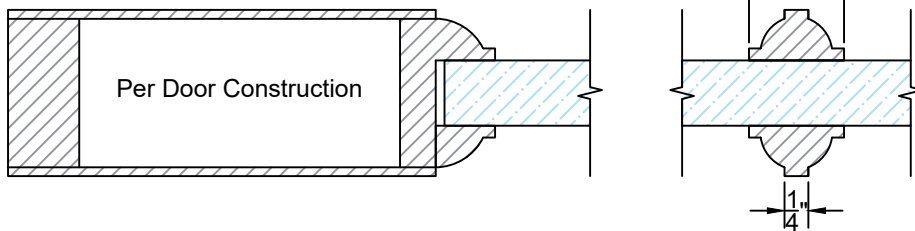

**EXCLUSIVE  
WOOD DOORS**

**EXCLUSIVE  
ARCHITECTURAL**

**Detail 1**

Detail 1	
Series	G or GP
Divided Lite	True

Template as Shown	
Product Type	Exterior Door
Glass Type	11/16" Opening
Sticking Profile	One Step Square

**Detail 2**

Detail 2	
Series	G or GP
Divided Lite	Simulated

**Detail 3**

Detail 3	
Series	G or GP
Divided Lite	Simulated

**EXCLUSIVE  
WOOD DOORS**

**EXCLUSIVE  
ARCHITECTURAL**

**Detail 1**

Detail 1	
Series	G or GP
Divided Lite	True

Template as Shown	
Product Type	Exterior Door
Glass Type	11/16" Opening
Sticking Profile	Ovolo

**Detail 2**

Detail 2	
Series	G or GP
Divided Lite	Simulated

Detail 3	
Series	G or GP
Divided Lite	Simulated