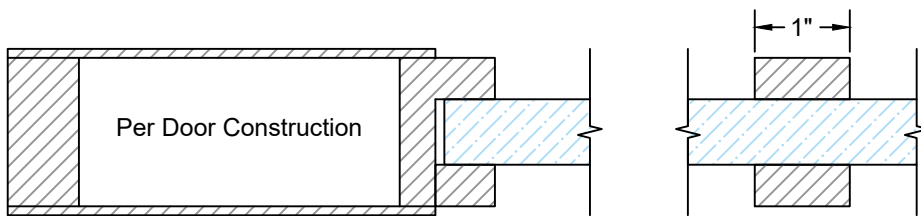

Detail 2

Detail 2	
Series	G or GP
Divided Lite	Simulated