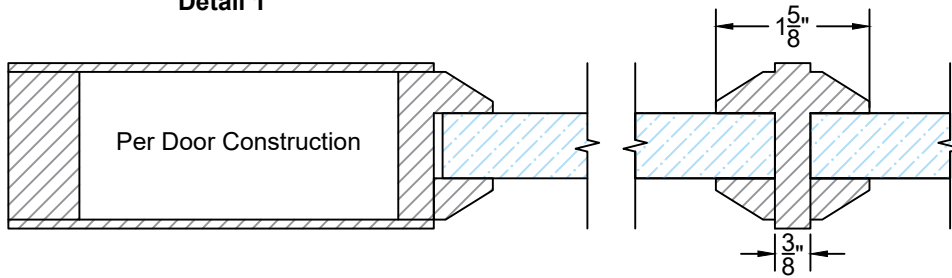

**Detail 1**

Detail 1	
Series	G or GP
Divided Lite	True

Template as Shown	
Product Type	Exterior Door
Glass Type	11/16" Opening
Sticking Profile	Bevel

**Detail 2**

Detail 2	
Series	G or GP
Divided Lite	Simulated