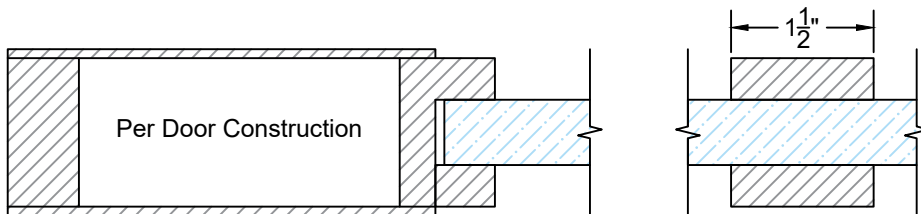

Detail 3

Detail 3	
Series	G or GP
Divided Lite	Simulated