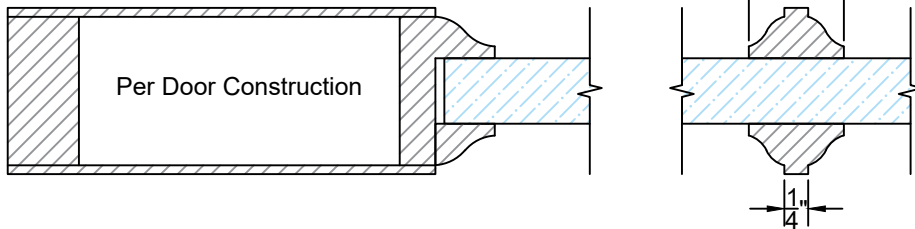

Template as Shown	
Product Type	Exterior Door
Glass Type	11/16" Opening
Sticking Profile	Ogee

**Detail 2**

Detail 2	
Series	G or GP
Divided Lite	Simulated

Detail 3	
Series	G or GP
Divided Lite	Simulated

**Detail 3**