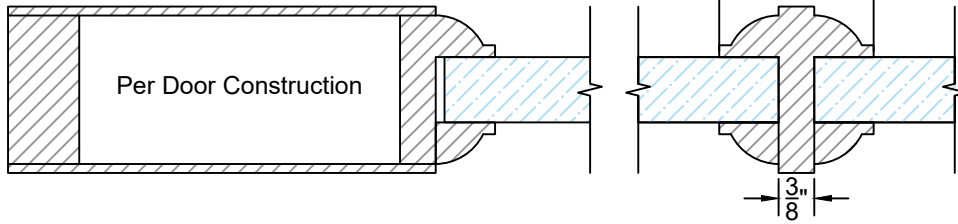

**EXCLUSIVE  
WOOD DOORS**

**EXCLUSIVE  
ARCHITECTURAL**

**Detail 1**

Detail 1	
Series	G or GP
Divided Lite	True

Template as Shown	
Product Type	Exterior Door
Glass Type	11/16" Opening
Sticking Profile	One Step Square

**Detail 2**

Detail 2	
Series	G or GP
Divided Lite	Simulated

**Detail 3**

Detail 3	
Series	G or GP
Divided Lite	Simulated

**EXCLUSIVE  
WOOD DOORS**

**EXCLUSIVE  
ARCHITECTURAL**

**Detail 1**

Detail 1	
Series	G or GP
Divided Lite	True

Template as Shown	
Product Type	Exterior Door
Glass Type	11/16" Opening
Sticking Profile	Ovolo

**Detail 2**

Detail 2	
Series	G or GP
Divided Lite	Simulated

Detail 3	
Series	G or GP
Divided Lite	Simulated