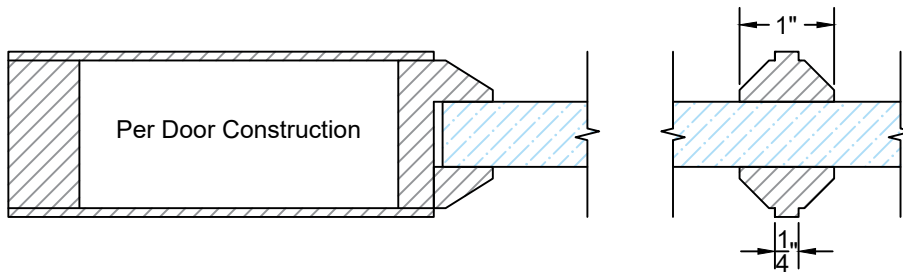

**Detail 1**

Detail 1	
Series	G or GP
Divided Lite	True

Template as Shown	
Product Type	Exterior Door
Glass Type	11/16" Opening
Sticking Profile	Bevel

**Detail 2**

Detail 2	
Series	G or GP
Divided Lite	Simulated