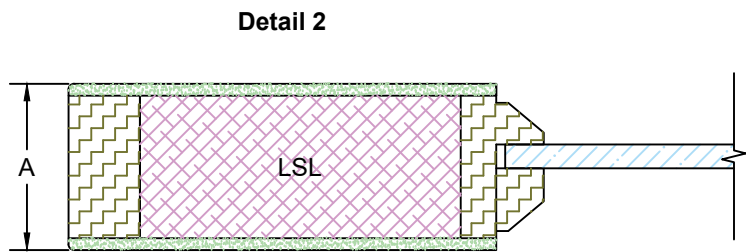

**EXCLUSIVE
WOOD DOORS**

**EXCLUSIVE
ARCHITECTURAL**

Detail 1	
Series	P
Sticking Type	Integrated

Detail 2	
Series	G or GP
Sticking Type	Ref. CAD

Detail 3	
Series	GP
Sticking Type	Ref. CAD

Template	
Product Type	Interior Door
Construction	MDF Ultimate
Panel Profile	Senior Bevel
Glass Type	1/4" Clear Temp.
Sticking Profile	Bevel

Door Component Dimensions	
Dim. "A"	Dim. "B"
1-3/8"	15/64"
1-3/4"	15/32"
2-1/4"	45/64"