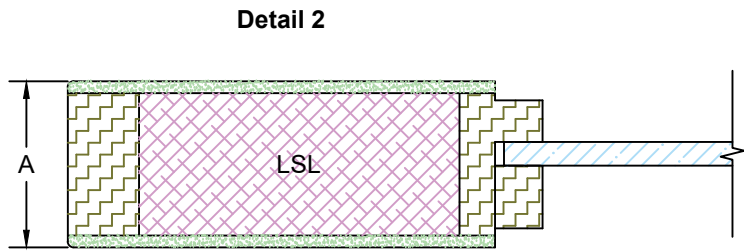

**EXCLUSIVE
WOOD DOORS**

**EXCLUSIVE
ARCHITECTURAL**

Detail 1	
Series	P
Sticking Type	Integrated

Detail 2	
Series	G or GP
Sticking Type	Ref. CAD

Detail 3	
Series	GP
Sticking Type	Ref. CAD

Template	
Product Type	Interior Door
Construction	MDF Ultimate
Panel Profile	Hip
Glass Type	1/4" Clear Temp.
Sticking Profile	One Step Square

Door Component Dimensions	
Dim. "A"	Dim. "B"
1-3/8"	15/64"
1-3/4"	15/32"
2-1/4"	45/64"