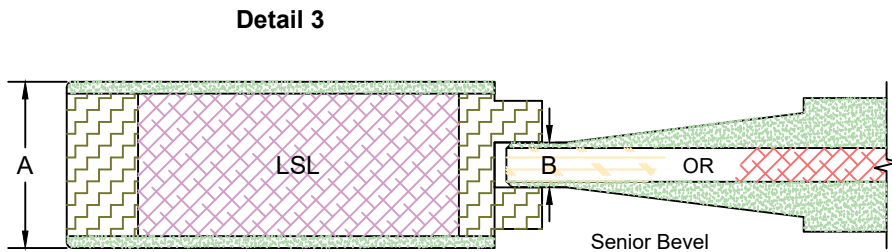

**EXCLUSIVE
WOOD DOORS**

**EXCLUSIVE
ARCHITECTURAL**

Detail 1	
Series	P
Sticking Type	Integrated

Detail 2	
Series	G or GP
Sticking Type	Ref. CAD

Detail 3	
Series	GP
Sticking Type	Ref. CAD

Template	
Product Type	Interior Door
Construction	MDF Ultimate
Panel Profile	Senior Bevel
Glass Type	1/4" Clear Temp.
Sticking Profile	One Step Square

Door Component Dimensions	
Dim. "A"	Dim. "B"
1-3/8"	15/64"
1-3/4"	15/32"
2-1/4"	45/64"