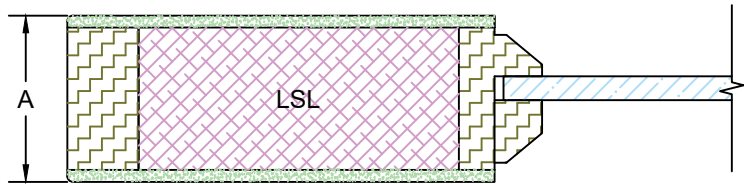

**EXCLUSIVE
WOOD DOORS**

**EXCLUSIVE
ARCHITECTURAL**

Detail 1	
Series	P
Sticking Type	Integrated

Detail 2	
Series	G or GP
Sticking Type	Ref. CAD

Detail 3	
Series	GP
Sticking Type	Ref. CAD

Template	
Product Type	Interior Door
Construction	MDF Ultimate
Panel Profile	Double Hip
Glass Type	1/4" Clear Temp.
Sticking Profile	Bevel

Door Component Dimensions	
Dim. "A"	Dim. "B"
1-3/8"	15/64"
1-3/4"	15/32"
2-1/4"	45/64"