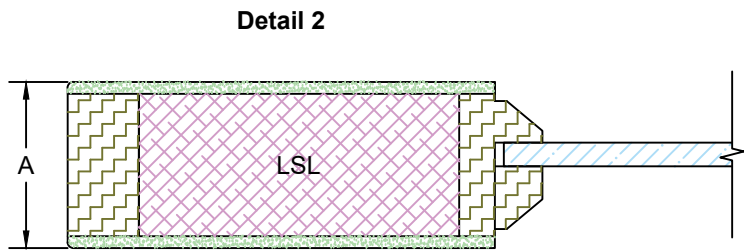

**EXCLUSIVE
WOOD DOORS**

**EXCLUSIVE
ARCHITECTURAL**

Detail 1	
Series	P
Sticking Type	Integrated

Detail 2	
Series	G or GP
Sticking Type	Ref. CAD

Detail 3	
Series	GP
Sticking Type	Ref. CAD

Template	
Product Type	Interior Door
Construction	MDF Ultimate
Panel Profile	Hip
Glass Type	1/4" Clear Temp.
Sticking Profile	Bevel

Door Component Dimensions	
Dim. "A"	Dim. "B"
1-3/8"	15/64"
1-3/4"	15/32"
2-1/4"	45/64"