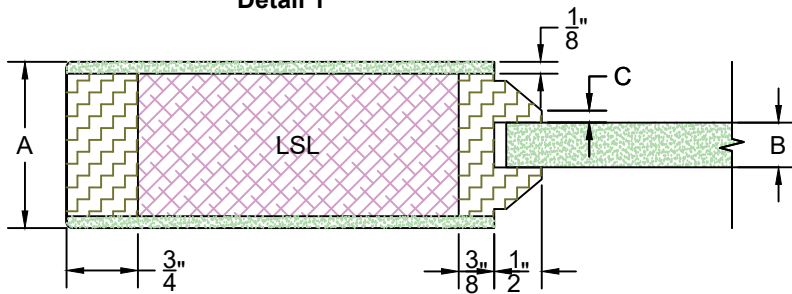

Door Component Dimensions	
Dim. "A"	Dim. "B"
1-3/8"	15/64"
1-3/4"	15/32"
2-1/4"	45/64"

**EXCLUSIVE
WOOD DOORS**

**EXCLUSIVE
ARCHITECTURAL**

Detail 1

Detail 1	
Series	P
Sticking Type	Integrated

Template	
Product Type	Interior Door
Construction	MDF Ultimate
Panel Profile	Flat
Sticking Profile	None (Square Shoulder)

Door Component Dimensions	
Dim. "A"	Dim. "B"
1-3/8"	15/32"
1-3/4"	15/32"
2-1/4"	45/64"

**EXCLUSIVE
WOOD DOORS**

**EXCLUSIVE
ARCHITECTURAL**

Detail 1

Detail 2

Detail 3

Detail 1	
Series	P
Sticking Type	Integrated