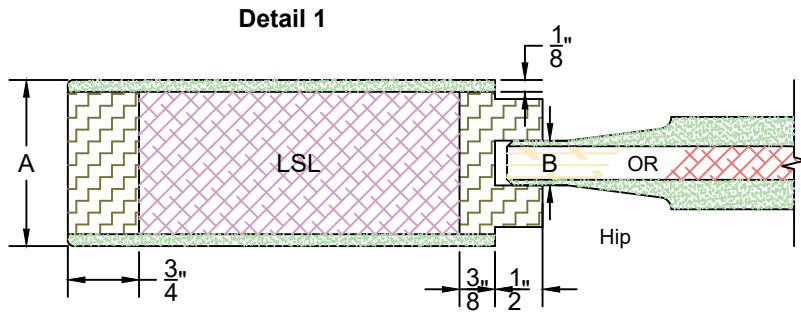

**EXCLUSIVE
WOOD DOORS**

**EXCLUSIVE
ARCHITECTURAL**

Detail 1	
Series	P
Sticking Type	Integrated

Detail 2	
Series	G or GP
Sticking Type	Ref. CAD

Detail 3	
Series	GP
Sticking Type	Ref. CAD

Template	
Product Type	Interior Door
Construction	MDF Ultimate
Panel Profile	Hip
Glass Type	1/4" Clear Temp.
Sticking Profile	One Step Square

Door Component Dimensions	
Dim. "A"	Dim. "B"
1-3/8"	15/64"
1-3/4"	15/32"
2-1/4"	45/64"