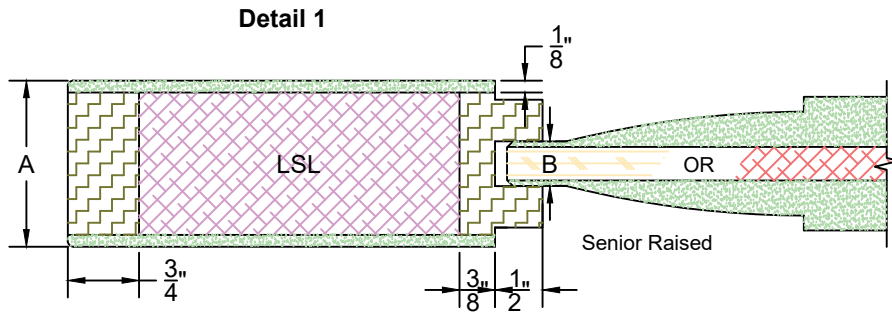

**EXCLUSIVE
WOOD DOORS**

**EXCLUSIVE
ARCHITECTURAL**

Detail 1	
Series	P
Sticking Type	Integrated

Detail 2	
Series	G or GP
Sticking Type	Ref. CAD

Detail 3	
Series	GP
Sticking Type	Ref. CAD

Template	
Product Type	Interior Door
Construction	MDF Ultimate
Panel Profile	Senior Raised
Glass Type	1/4" Clear Temp.
Sticking Profile	One Step Square

Door Component Dimensions	
Dim. "A"	Dim. "B"
1-3/8"	15/64"
1-3/4"	15/32"
2-1/4"	45/64"