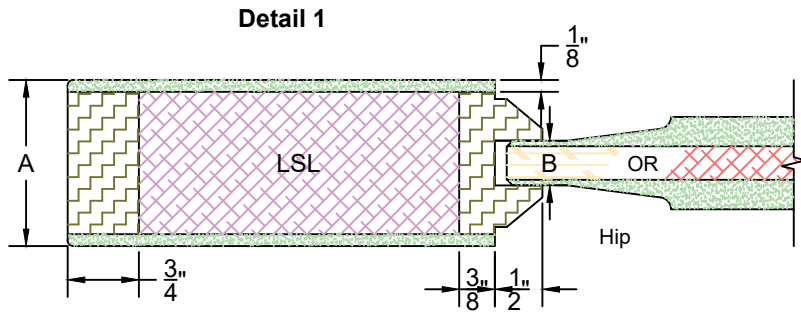

**EXCLUSIVE
WOOD DOORS**

**EXCLUSIVE
ARCHITECTURAL**

Detail 1	
Series	P
Sticking Type	Integrated

Detail 2	
Series	G or GP
Sticking Type	Ref. CAD

Detail 3	
Series	GP
Sticking Type	Ref. CAD

Template	
Product Type	Interior Door
Construction	MDF Ultimate
Panel Profile	Hip
Glass Type	1/4" Clear Temp.
Sticking Profile	Bevel

Door Component Dimensions	
Dim. "A"	Dim. "B"
1-3/8"	15/64"
1-3/4"	15/32"
2-1/4"	45/64"