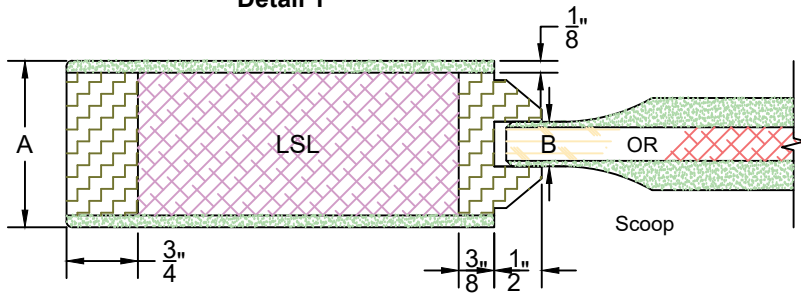

Door Component Dimensions	
Dim. "A"	Dim. "B"
1-3/8"	15/64"
1-3/4"	15/32"
2-1/4"	45/64"

**EXCLUSIVE
WOOD DOORS**

**EXCLUSIVE
ARCHITECTURAL**

Detail 1	
Series	P
Sticking Type	Integrated

Template	
Product Type	Interior Door
Construction	MDF Ultimate
Panel Profile	Scoop
Sticking Profile	None (Square Shoulder)

Door Component Dimensions	
Dim. "A"	Dim. "B"
1-3/8"	15/64"
1-3/4"	15/32"
2-1/4"	45/64"

**EXCLUSIVE
WOOD DOORS**

**EXCLUSIVE
ARCHITECTURAL**

Detail 1

Detail 2

Detail 3

Detail 1	
Series	P
Sticking Type	Integrated