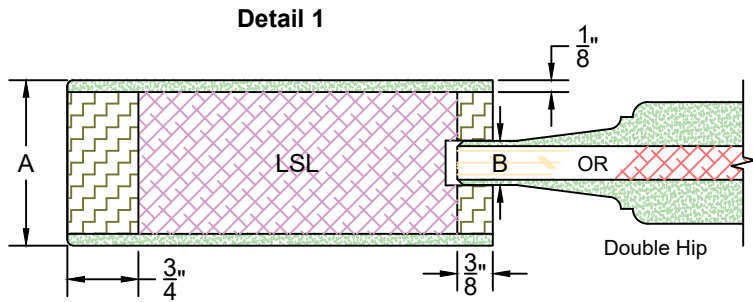

Table of Contents		
Panel Profile	Sticking Profile	Sheet #
Scoop	Bevel	24
Scoop	Cove	25
Scoop	Ogee	26
Scoop	One Step Square	27
Scoop	Ovolo	28
Senior Bevel	None (Square Shoulder)	29
Senior Bevel	Bevel	30
Senior Bevel	Cove	31
Senior Bevel	Ogee	32
Senior Bevel	One Step Square	33
Senior Bevel	Ovolo	34
Senior Raised	None (Square Shoulder)	35
Senior Raised	Bevel	36
Senior Raised	Cove	37
Senior Raised	Ogee	38
Senior Raised	One Step Square	39
Senior Raised	Ovolo	40
V Groove	None (Square Shoulder)	41
V Groove	Bevel	42
V Groove	Cove	43
V Groove	Ogee	44
V Groove	One Step Square	45
V Groove	Ovolo	46

Detail 1	
Series	P
Sticking Type	Integrated

Template	
Product Type	Interior Door
Construction	MDF Ultimate
Panel Profile	Double Hip
Sticking Profile	None (Square Shoulder)

Door Component Dimensions	
Dim. "A"	Dim. "B"
1-3/8"	15/64"
1-3/4"	15/32"
2-1/4"	45/64"