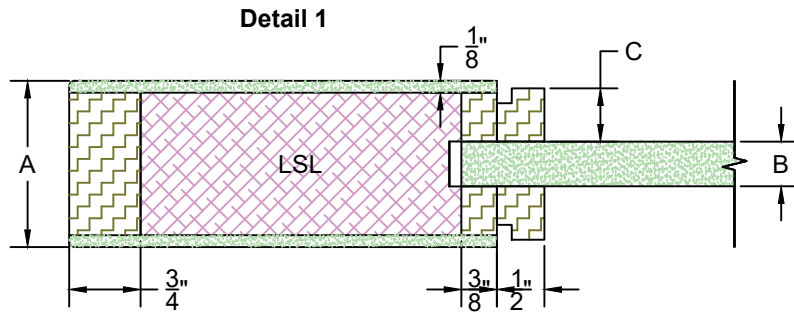

**EXCLUSIVE
WOOD DOORS**

**EXCLUSIVE
ARCHITECTURAL**

Detail 1	
Series	P
Sticking Type	Applied

Detail 2	
Series	G or GP
Sticking Type	Ref. CAD

Detail 3	
Series	GP
Sticking Type	Ref. CAD

Template	
Product Type	Interior Door
Construction	MDF Ultimate
Panel Profile	Flat
Sticking Profile	Quirk

Door Component Dimensions		
Dim. "A"	Dim. "B"	Dim. "C"
1-3/8"	15/32"	3/8"
1-3/4"	15/32"	9/16"
2-1/4"	45/64"	23/32"