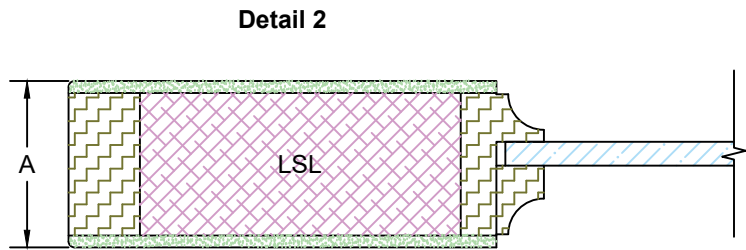

**EXCLUSIVE
WOOD DOORS**

**EXCLUSIVE
ARCHITECTURAL**

Detail 1	
Series	P
Sticking Type	Integrated

Detail 2	
Series	G or GP
Sticking Type	Ref. CAD

Detail 3	
Series	GP
Sticking Type	Ref. CAD

Template	
Product Type	Interior Door
Construction	MDF Ultimate
Panel Profile	Senior Bevel
Glass Type	1/4" Clear Temp.
Sticking Profile	Cove

Door Component Dimensions	
Dim. "A"	Dim. "B"
1-3/8"	15/64"
1-3/4"	15/32"
2-1/4"	45/64"