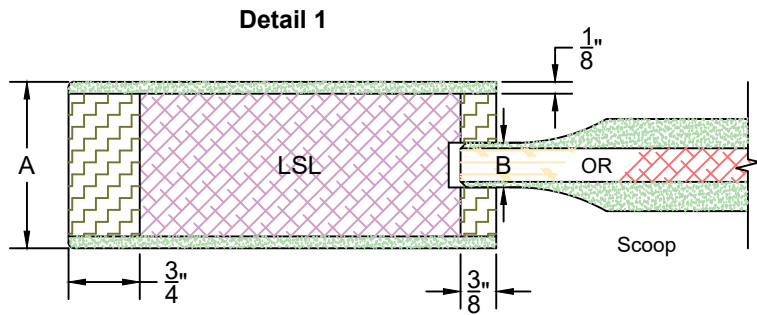

Door Component Dimensions	
Dim. "A"	Dim. "B"
1-3/8"	15/64"
1-3/4"	15/32"
2-1/4"	45/64"

**EXCLUSIVE
WOOD DOORS**

**EXCLUSIVE
ARCHITECTURAL**

Detail 1

Detail 2

Detail 3

Detail 1	
Series	P
Sticking Type	Integrated

Door Component Dimensions	
Dim. "A"	Dim. "B"
1-3/8"	15/64"
1-3/4"	15/32"
2-1/4"	45/64"

**EXCLUSIVE
WOOD DOORS**

**EXCLUSIVE
ARCHITECTURAL**

Detail 1	
Series	P
Sticking Type	Integrated

Template	
Product Type	Interior Door
Construction	MDF Ultimate
Panel Profile	Scoop
Sticking Profile	None (Square Shoulder)