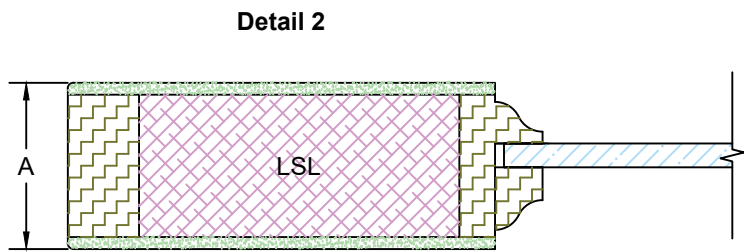

**EXCLUSIVE
WOOD DOORS**

**EXCLUSIVE
ARCHITECTURAL**

Detail 1	
Series	P
Sticking Type	Integrated

Detail 2	
Series	G or GP
Sticking Type	Ref. CAD

Detail 3	
Series	GP
Sticking Type	Ref. CAD

Template	
Product Type	Interior Door
Construction	MDF Ultimate
Panel Profile	Senior Raised
Glass Type	1/4" Clear Temp.
Sticking Profile	Ogee

Door Component Dimensions	
Dim. "A"	Dim. "B"
1-3/8"	15/64"
1-3/4"	15/32"
2-1/4"	45/64"