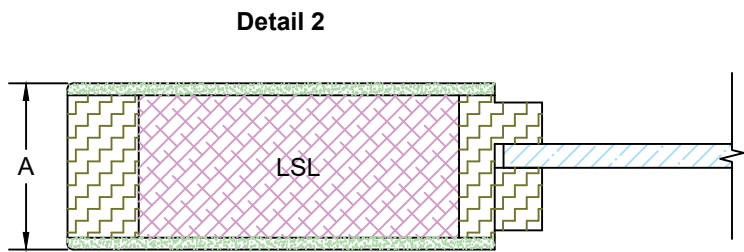

**EXCLUSIVE
WOOD DOORS**

**EXCLUSIVE
ARCHITECTURAL**

Detail 1	
Series	P
Sticking Type	Integrated

Detail 2	
Series	G or GP
Sticking Type	Ref. CAD

Detail 3	
Series	GP
Sticking Type	Ref. CAD

Template	
Product Type	Interior Door
Construction	MDF Ultimate
Panel Profile	V Groove
Glass Type	1/4" Clear Temp.
Sticking Profile	One Step Square

Door Component Dimensions	
Dim. "A"	Dim. "B"
1-3/8"	15/64"
1-3/4"	15/32"
2-1/4"	45/64"