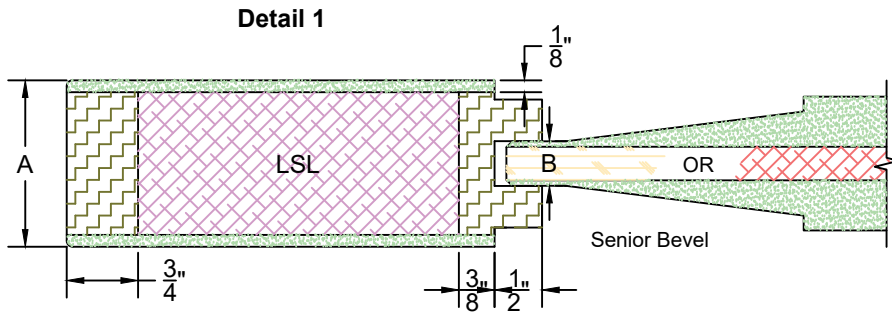

**EXCLUSIVE
WOOD DOORS**

**EXCLUSIVE
ARCHITECTURAL**

Detail 1	
Series	P
Sticking Type	Integrated

Detail 2	
Series	G or GP
Sticking Type	Ref. CAD

Detail 3	
Series	GP
Sticking Type	Ref. CAD

Template	
Product Type	Interior Door
Construction	MDF Ultimate
Panel Profile	Senior Bevel
Glass Type	1/4" Clear Temp.
Sticking Profile	One Step Square

Door Component Dimensions	
Dim. "A"	Dim. "B"
1-3/8"	15/64"
1-3/4"	15/32"
2-1/4"	45/64"