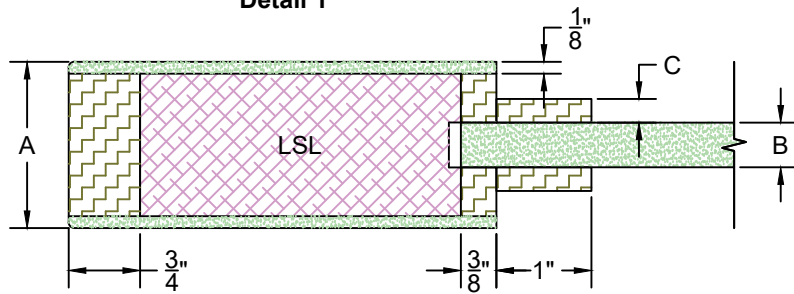

1. [Sticking Profile: Cove] is not available for 1-3/8" door thickness.
2. Custom [Sticking Profile: Cove] doors are manufactured with the sticking profile integrated unless otherwise specified.

**EXCLUSIVE
WOOD DOORS**

**EXCLUSIVE
ARCHITECTURAL**

Detail 1

Detail 1	
Series	P
Sticking Type	Applied

Template	
Product Type	Interior Door
Construction	MDF Ultimate
Panel Profile	Flat
Sticking Profile	Lineal One

Door Component Dimensions		
Dim. "A"	Dim. "B"	Dim. "C"
1-3/8"	15/32"	1/4"
1-3/4"	15/32"	1/4"
2-1/4"	45/64"	1/4"