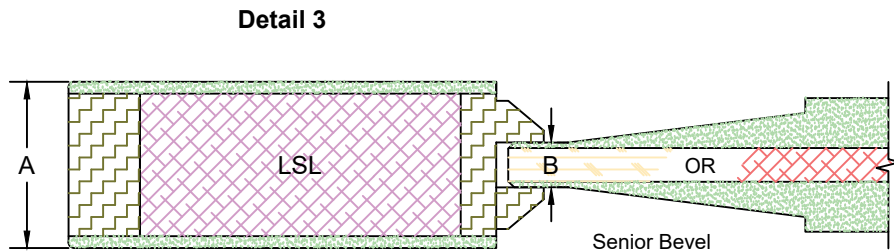

**EXCLUSIVE
WOOD DOORS**

**EXCLUSIVE
ARCHITECTURAL**

Detail 1	
Series	P
Sticking Type	Integrated

Detail 2	
Series	G or GP
Sticking Type	Ref. CAD

Detail 3	
Series	GP
Sticking Type	Ref. CAD

Template	
Product Type	Interior Door
Construction	MDF Ultimate
Panel Profile	Senior Bevel
Glass Type	1/4" Clear Temp.
Sticking Profile	Bevel

Door Component Dimensions	
Dim. "A"	Dim. "B"
1-3/8"	15/64"
1-3/4"	15/32"
2-1/4"	45/64"