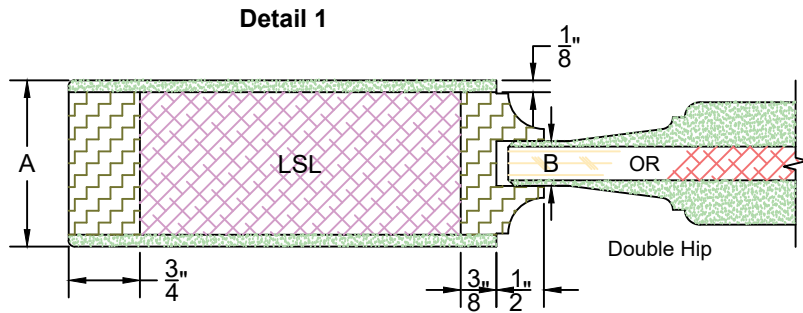

**EXCLUSIVE
WOOD DOORS**

**EXCLUSIVE
ARCHITECTURAL**

Detail 1	
Series	P
Sticking Type	Integrated

Detail 2	
Series	G or GP
Sticking Type	Ref. CAD

Detail 3	
Series	GP
Sticking Type	Ref. CAD

Template	
Product Type	Interior Door
Construction	MDF Ultimate
Panel Profile	Double Hip
Glass Type	1/4" Clear Temp.
Sticking Profile	Cove

Door Component Dimensions	
Dim. "A"	Dim. "B"
1-3/8"	15/64"
1-3/4"	15/32"
2-1/4"	45/64"