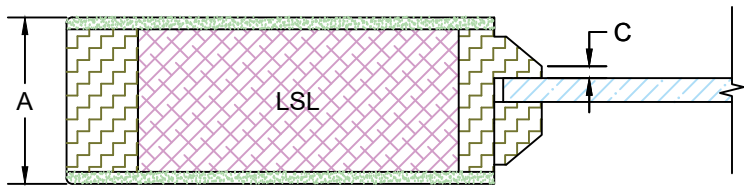

Door Component Dimensions	
Dim. "A"	Dim. "B"
1-3/8"	15/64"
1-3/4"	15/32"
2-1/4"	45/64"

**EXCLUSIVE
WOOD DOORS**

**EXCLUSIVE
ARCHITECTURAL**

Detail 1

Detail 1	
Series	P
Sticking Type	Integrated

Template	
Product Type	Interior Door
Construction	MDF Ultimate
Panel Profile	Flat
Sticking Profile	None (Square Shoulder)

Door Component Dimensions	
Dim. "A"	Dim. "B"
1-3/8"	15/32"
1-3/4"	15/32"
2-1/4"	45/64"

**EXCLUSIVE
WOOD DOORS**

**EXCLUSIVE
ARCHITECTURAL**

Detail 1

Detail 2

Detail 3

Detail 1	
Series	P
Sticking Type	Integrated