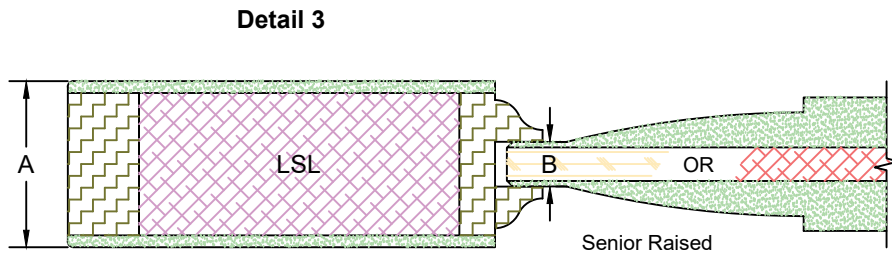

**EXCLUSIVE
WOOD DOORS**

**EXCLUSIVE
ARCHITECTURAL**

Detail 1	
Series	P
Sticking Type	Integrated

Detail 2	
Series	G or GP
Sticking Type	Ref. CAD

Detail 3	
Series	GP
Sticking Type	Ref. CAD

Template	
Product Type	Interior Door
Construction	MDF Ultimate
Panel Profile	Senior Raised
Glass Type	1/4" Clear Temp.
Sticking Profile	Ogee

Door Component Dimensions	
Dim. "A"	Dim. "B"
1-3/8"	15/64"
1-3/4"	15/32"
2-1/4"	45/64"