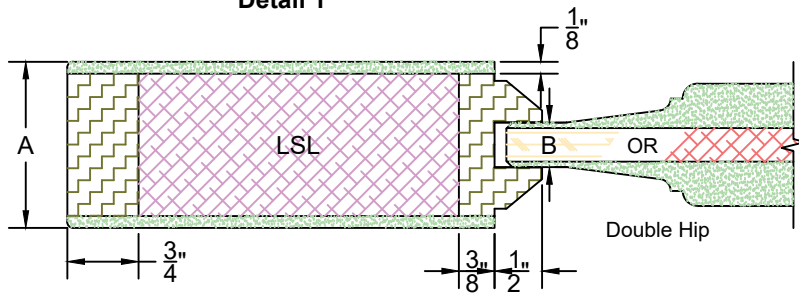

**EXCLUSIVE
WOOD DOORS**

**EXCLUSIVE
ARCHITECTURAL**

Detail 1

Detail 2