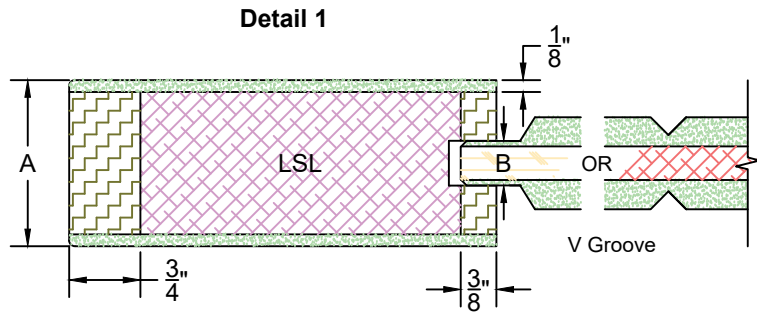

**EXCLUSIVE
WOOD DOORS**

**EXCLUSIVE
ARCHITECTURAL**

Detail 1	
Series	P
Sticking Type	Integrated

Template	
Product Type	Interior Door
Construction	MDF Ultimate
Panel Profile	V Groove
Sticking Profile	None (Square Shoulder)

Door Component Dimensions	
Dim. "A"	Dim. "B"
1-3/8"	15/64"
1-3/4"	15/32"
2-1/4"	45/64"