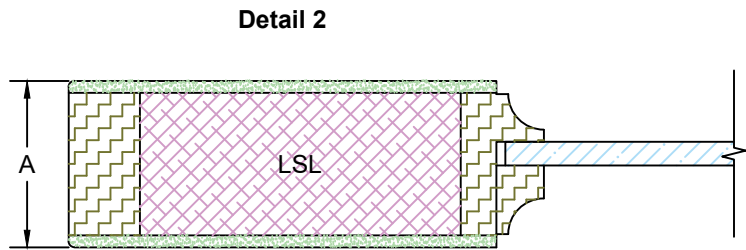

**EXCLUSIVE
WOOD DOORS**

**EXCLUSIVE
ARCHITECTURAL**

Detail 1	
Series	P
Sticking Type	Integrated

Detail 2	
Series	G or GP
Sticking Type	Ref. CAD

Detail 3	
Series	GP
Sticking Type	Ref. CAD

Template	
Product Type	Interior Door
Construction	MDF Ultimate
Panel Profile	Double Hip
Glass Type	1/4" Clear Temp.
Sticking Profile	Cove

Door Component Dimensions	
Dim. "A"	Dim. "B"
1-3/8"	15/64"
1-3/4"	15/32"
2-1/4"	45/64"