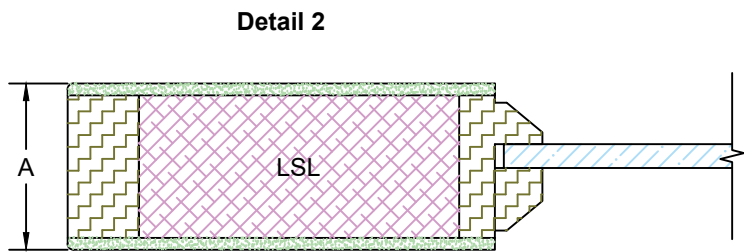

**EXCLUSIVE
WOOD DOORS**

**EXCLUSIVE
ARCHITECTURAL**

Detail 1	
Series	P
Sticking Type	Integrated

Detail 2	
Series	G or GP
Sticking Type	Ref. CAD

Detail 3	
Series	GP
Sticking Type	Ref. CAD

Template	
Product Type	Interior Door
Construction	MDF Ultimate
Panel Profile	Senior Raised
Glass Type	1/4" Clear Temp.
Sticking Profile	Bevel

Door Component Dimensions	
Dim. "A"	Dim. "B"
1-3/8"	15/64"
1-3/4"	15/32"
2-1/4"	45/64"