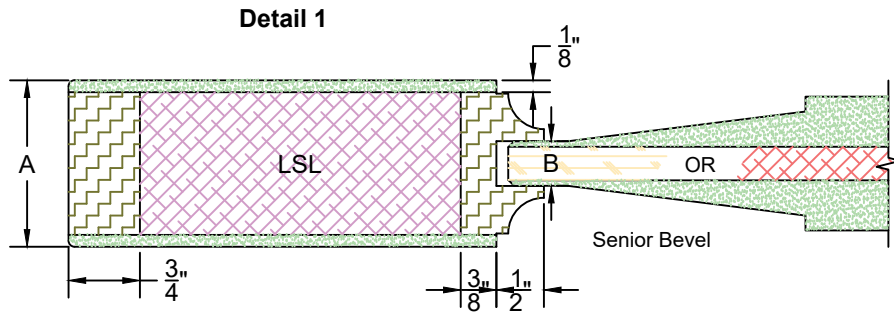

**EXCLUSIVE
WOOD DOORS**

**EXCLUSIVE
ARCHITECTURAL**

Detail 1	
Series	P
Sticking Type	Integrated

Detail 2	
Series	G or GP
Sticking Type	Ref. CAD

Detail 3	
Series	GP
Sticking Type	Ref. CAD

Template	
Product Type	Interior Door
Construction	MDF Ultimate
Panel Profile	Senior Bevel
Glass Type	1/4" Clear Temp.
Sticking Profile	Cove

Door Component Dimensions	
Dim. "A"	Dim. "B"
1-3/8"	15/64"
1-3/4"	15/32"
2-1/4"	45/64"