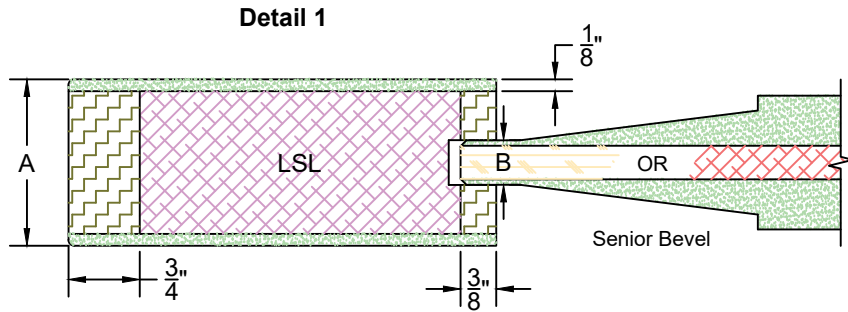

Door Component Dimensions	
Dim. "A"	Dim. "B"
1-3/8"	15/64"
1-3/4"	15/32"
2-1/4"	45/64"

**EXCLUSIVE
WOOD DOORS**

**EXCLUSIVE
ARCHITECTURAL**

Detail 1

Detail 2

Detail 3

Detail 1	
Series	P
Sticking Type	Integrated

Door Component Dimensions	
Dim. "A"	Dim. "B"
1-3/8"	15/64"
1-3/4"	15/32"
2-1/4"	45/64"

**EXCLUSIVE
WOOD DOORS**

**EXCLUSIVE
ARCHITECTURAL**

Detail 1	
Series	P
Sticking Type	Integrated

Template	
Product Type	Interior Door
Construction	MDF Ultimate
Panel Profile	Senior Bevel
Sticking Profile	None (Square Shoulder)