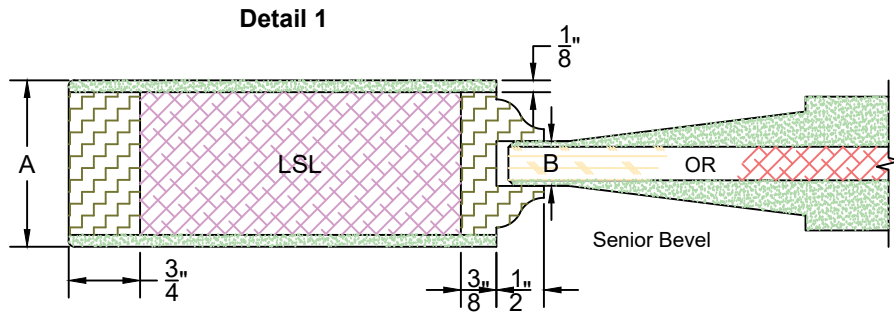

**EXCLUSIVE
WOOD DOORS**

**EXCLUSIVE
ARCHITECTURAL**

Detail 1	
Series	P
Sticking Type	Integrated

Detail 2	
Series	G or GP
Sticking Type	Ref. CAD

Detail 3	
Series	GP
Sticking Type	Ref. CAD

Template	
Product Type	Interior Door
Construction	MDF Ultimate
Panel Profile	Senior Bevel
Glass Type	1/4" Clear Temp.
Sticking Profile	Ogee

Door Component Dimensions	
Dim. "A"	Dim. "B"
1-3/8"	15/64"
1-3/4"	15/32"
2-1/4"	45/64"