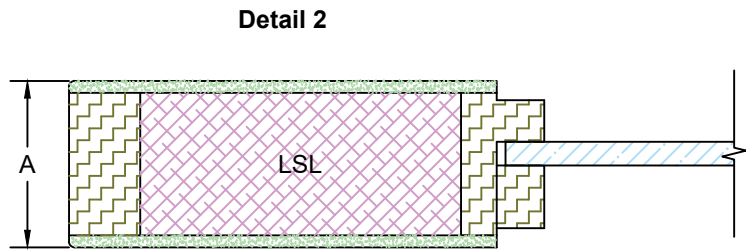

Door Component Dimensions	
Dim. "A"	Dim. "B"
1-3/8"	15/64"
1-3/4"	15/32"
2-1/4"	45/64"

**EXCLUSIVE
WOOD DOORS**

**EXCLUSIVE
ARCHITECTURAL**

Detail 1

Detail 2

Detail 3

Detail 1	
Series	P
Sticking Type	Integrated

Door Component Dimensions	
Dim. "A"	Dim. "B"
1-3/8"	15/64"
1-3/4"	15/32"
2-1/4"	45/64"

**EXCLUSIVE
WOOD DOORS**

**EXCLUSIVE
ARCHITECTURAL**

Detail 1	
Series	P
Sticking Type	Integrated

Detail 2	
Series	G or GP
Sticking Type	Ref. CAD