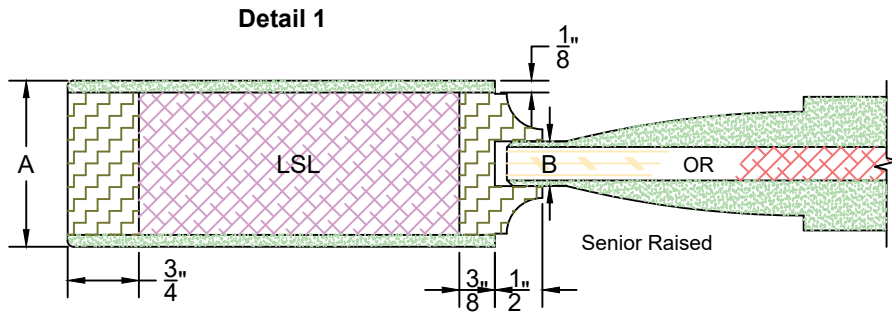

**EXCLUSIVE
WOOD DOORS**

**EXCLUSIVE
ARCHITECTURAL**

Detail 1	
Series	P
Sticking Type	Integrated

Detail 2	
Series	G or GP
Sticking Type	Ref. CAD

Detail 3	
Series	GP
Sticking Type	Ref. CAD

Template	
Product Type	Interior Door
Construction	MDF Ultimate
Panel Profile	Senior Raised
Glass Type	1/4" Clear Temp.
Sticking Profile	Cove

Door Component Dimensions	
Dim. "A"	Dim. "B"
1-3/8"	15/64"
1-3/4"	15/32"
2-1/4"	45/64"