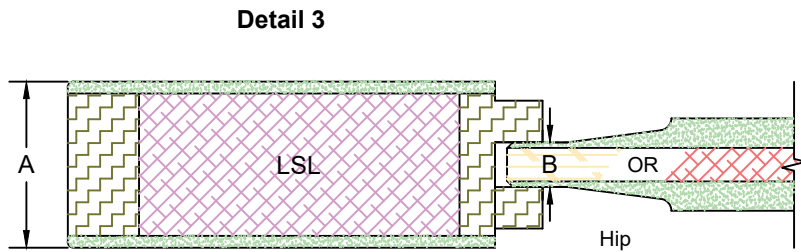

**EXCLUSIVE
WOOD DOORS**

**EXCLUSIVE
ARCHITECTURAL**

Detail 1	
Series	P
Sticking Type	Integrated

Detail 2	
Series	G or GP
Sticking Type	Ref. CAD

Detail 3	
Series	GP
Sticking Type	Ref. CAD

Template	
Product Type	Interior Door
Construction	MDF Ultimate
Panel Profile	Hip
Glass Type	1/4" Clear Temp.
Sticking Profile	One Step Square

Door Component Dimensions	
Dim. "A"	Dim. "B"
1-3/8"	15/64"
1-3/4"	15/32"
2-1/4"	45/64"