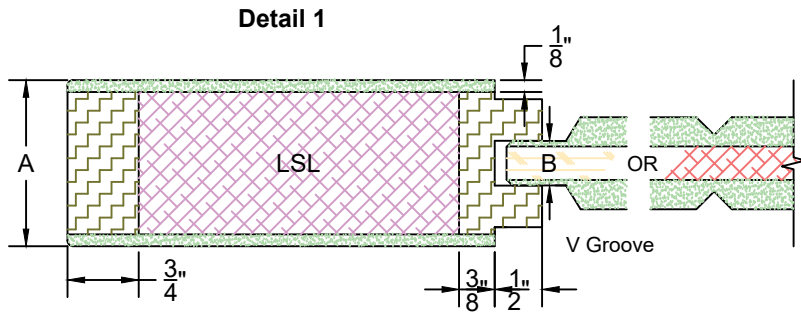

**EXCLUSIVE
WOOD DOORS**

**EXCLUSIVE
ARCHITECTURAL**

Detail 1	
Series	P
Sticking Type	Integrated

Detail 2	
Series	G or GP
Sticking Type	Ref. CAD

Detail 3	
Series	GP
Sticking Type	Ref. CAD

Template	
Product Type	Interior Door
Construction	MDF Ultimate
Panel Profile	V Groove
Glass Type	1/4" Clear Temp.
Sticking Profile	One Step Square

Door Component Dimensions	
Dim. "A"	Dim. "B"
1-3/8"	15/64"
1-3/4"	15/32"
2-1/4"	45/64"