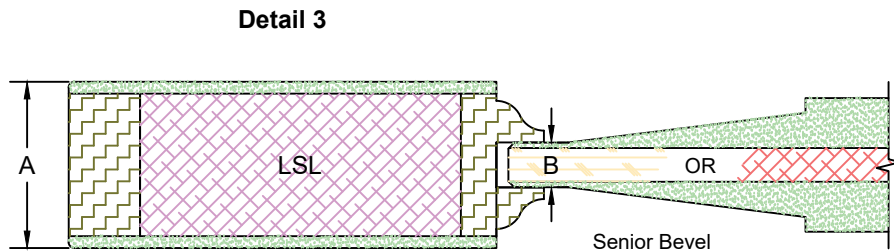

**EXCLUSIVE
WOOD DOORS**

**EXCLUSIVE
ARCHITECTURAL**

Detail 1	
Series	P
Sticking Type	Integrated

Detail 2	
Series	G or GP
Sticking Type	Ref. CAD

Detail 3	
Series	GP
Sticking Type	Ref. CAD

Template	
Product Type	Interior Door
Construction	MDF Ultimate
Panel Profile	Senior Bevel
Glass Type	1/4" Clear Temp.
Sticking Profile	Ogee

Door Component Dimensions	
Dim. "A"	Dim. "B"
1-3/8"	15/64"
1-3/4"	15/32"
2-1/4"	45/64"