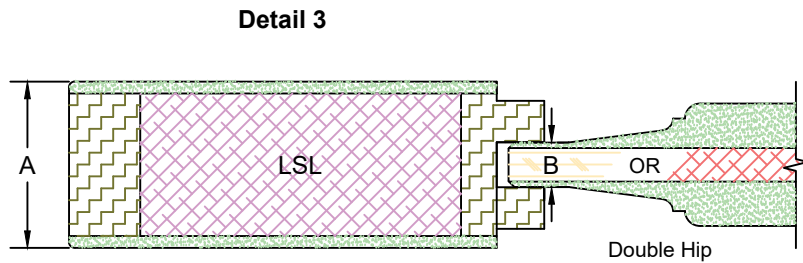

Door Component Dimensions	
Dim. "A"	Dim. "B"
1-3/8"	15/64"
1-3/4"	15/32"
2-1/4"	45/64"

**EXCLUSIVE
WOOD DOORS**

**EXCLUSIVE
ARCHITECTURAL**

Detail 1

Detail 2

Detail 3

Detail 1	
Series	P
Sticking Type	Integrated

Detail 2	
Series	G or GP
Sticking Type	Ref. CAD

Detail 3	
Series	GP
Sticking Type	Ref. CAD

Template	
Product Type	Interior Door
Construction	MDF Ultimate
Panel Profile	Double Hip
Glass Type	1/4" Clear Temp.
Sticking Profile	Ogee

Door Component Dimensions	
Dim. "A"	Dim. "B"
1-3/8"	15/64"
1-3/4"	15/32"
2-1/4"	45/64"

**EXCLUSIVE
WOOD DOORS**

**EXCLUSIVE
ARCHITECTURAL**

Detail 1	
Series	P
Sticking Type	Integrated

Detail 2	
Series	G or GP
Sticking Type	Ref. CAD