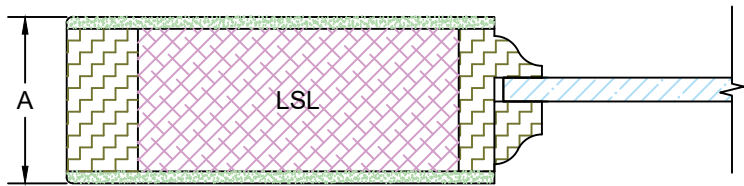

Template	
Product Type	Interior Door
Construction	MDF Ultimate
Panel Profile	Double Hip
Glass Type	1/4" Clear Temp.
Sticking Profile	Bevel

Door Component Dimensions	
Dim. "A"	Dim. "B"
1-3/8"	15/64"
1-3/4"	15/32"
2-1/4"	45/64"

Door Component Dimensions	
Dim. "A"	Dim. "B"
1-3/8"	15/64"
1-3/4"	15/32"
2-1/4"	45/64"

**EXCLUSIVE
WOOD DOORS**

**EXCLUSIVE
ARCHITECTURAL**

Detail 1

Detail 2

Detail 3

Detail 1	
Series	P
Sticking Type	Integrated