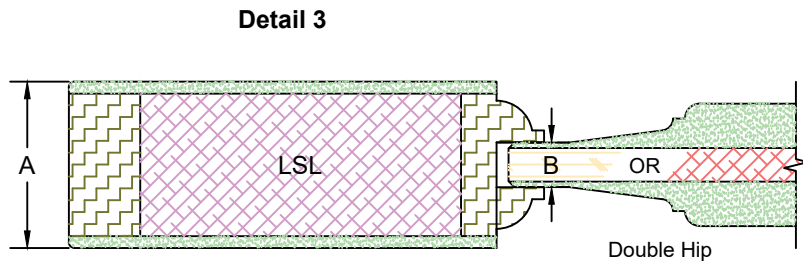

**EXCLUSIVE
WOOD DOORS**

**EXCLUSIVE
ARCHITECTURAL**

Detail 1	
Series	P
Sticking Type	Integrated

Detail 2	
Series	G or GP
Sticking Type	Ref. CAD

Detail 3	
Series	GP
Sticking Type	Ref. CAD

Template	
Product Type	Interior Door
Construction	MDF Ultimate
Panel Profile	Double Hip
Glass Type	1/4" Clear Temp.
Sticking Profile	Ovolo

Door Component Dimensions	
Dim. "A"	Dim. "B"
1-3/8"	15/64"
1-3/4"	15/32"
2-1/4"	45/64"