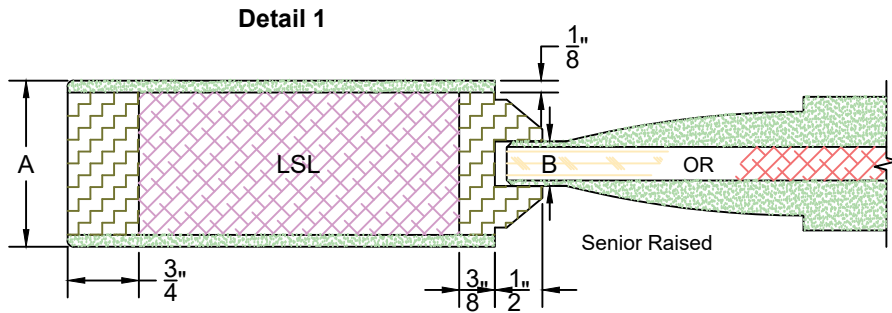

**EXCLUSIVE
WOOD DOORS**

**EXCLUSIVE
ARCHITECTURAL**

Detail 1	
Series	P
Sticking Type	Integrated

Detail 2	
Series	G or GP
Sticking Type	Ref. CAD

Detail 3	
Series	GP
Sticking Type	Ref. CAD

Template	
Product Type	Interior Door
Construction	MDF Ultimate
Panel Profile	Senior Raised
Glass Type	1/4" Clear Temp.
Sticking Profile	Bevel

Door Component Dimensions	
Dim. "A"	Dim. "B"
1-3/8"	15/64"
1-3/4"	15/32"
2-1/4"	45/64"