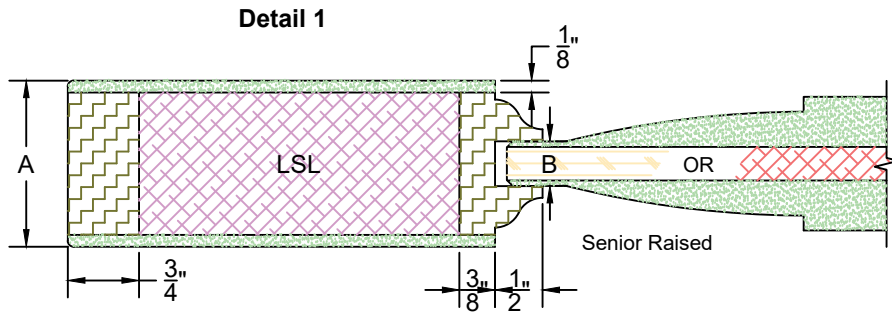

**EXCLUSIVE
WOOD DOORS**

**EXCLUSIVE
ARCHITECTURAL**

Detail 1	
Series	P
Sticking Type	Integrated

Detail 2	
Series	G or GP
Sticking Type	Ref. CAD

Detail 3	
Series	GP
Sticking Type	Ref. CAD

Template	
Product Type	Interior Door
Construction	MDF Ultimate
Panel Profile	Senior Raised
Glass Type	1/4" Clear Temp.
Sticking Profile	Ogee

Door Component Dimensions	
Dim. "A"	Dim. "B"
1-3/8"	15/64"
1-3/4"	15/32"
2-1/4"	45/64"