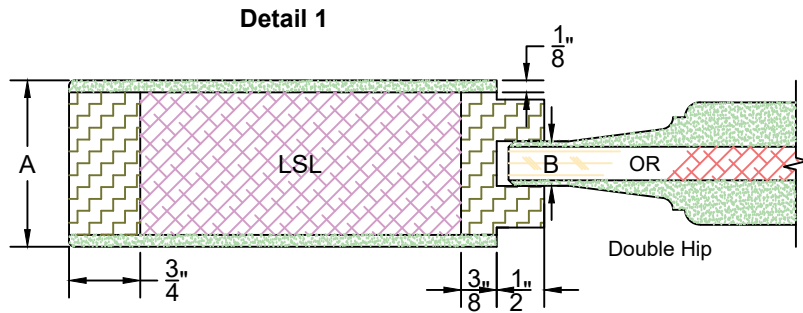

Door Component Dimensions	
Dim. "A"	Dim. "B"
1-3/8"	15/64"
1-3/4"	15/32"
2-1/4"	45/64"

**EXCLUSIVE
WOOD DOORS**

**EXCLUSIVE
ARCHITECTURAL**

Detail 1

Detail 2

Detail 3

Detail 1	
Series	P
Sticking Type	Integrated

Detail 2	
Series	G or GP
Sticking Type	Ref. CAD

Detail 3	
Series	GP
Sticking Type	Ref. CAD

Template	
Product Type	Interior Door
Construction	MDF Ultimate
Panel Profile	Double Hip
Glass Type	1/4" Clear Temp.
Sticking Profile	Ogee

Door Component Dimensions	
Dim. "A"	Dim. "B"
1-3/8"	15/64"
1-3/4"	15/32"
2-1/4"	45/64"

**EXCLUSIVE
WOOD DOORS**

**EXCLUSIVE
ARCHITECTURAL**

Detail 1	
Series	P
Sticking Type	Integrated

Detail 2	
Series	G or GP
Sticking Type	Ref. CAD