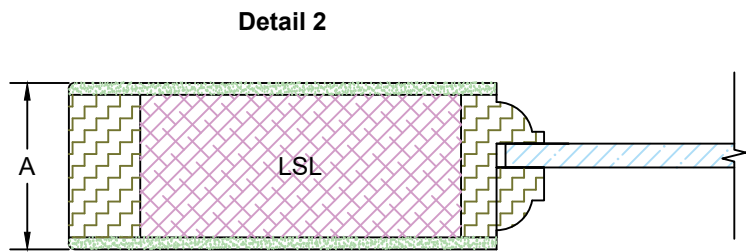

**EXCLUSIVE
WOOD DOORS**

**EXCLUSIVE
ARCHITECTURAL**

Detail 1	
Series	P
Sticking Type	Integrated

Detail 2	
Series	G or GP
Sticking Type	Ref. CAD

Detail 3	
Series	GP
Sticking Type	Ref. CAD

Template	
Product Type	Interior Door
Construction	MDF Ultimate
Panel Profile	Double Hip
Glass Type	1/4" Clear Temp.
Sticking Profile	Ovolo

Door Component Dimensions	
Dim. "A"	Dim. "B"
1-3/8"	15/64"
1-3/4"	15/32"
2-1/4"	45/64"