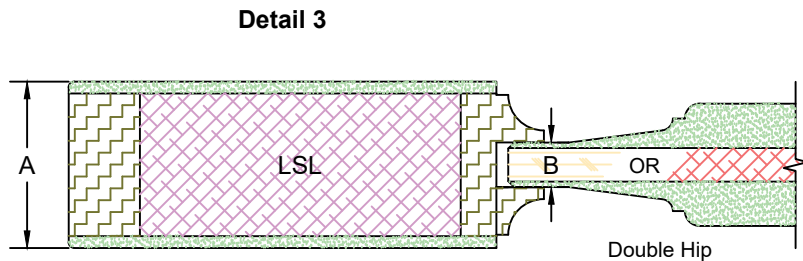

**EXCLUSIVE
WOOD DOORS**

**EXCLUSIVE
ARCHITECTURAL**

Detail 1	
Series	P
Sticking Type	Integrated

Detail 2	
Series	G or GP
Sticking Type	Ref. CAD

Detail 3	
Series	GP
Sticking Type	Ref. CAD

Template	
Product Type	Interior Door
Construction	MDF Ultimate
Panel Profile	Double Hip
Glass Type	1/4" Clear Temp.
Sticking Profile	Cove

Door Component Dimensions	
Dim. "A"	Dim. "B"
1-3/8"	15/64"
1-3/4"	15/32"
2-1/4"	45/64"