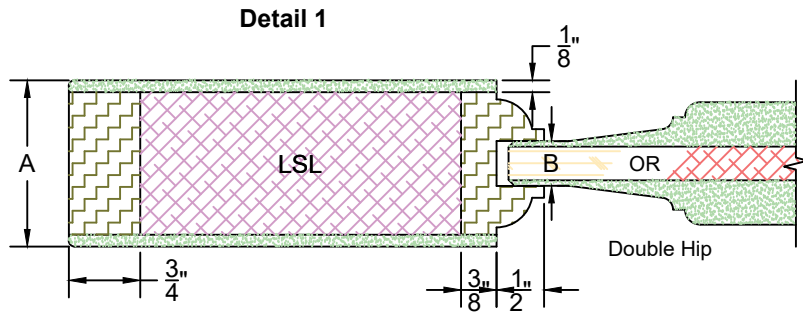

**EXCLUSIVE
WOOD DOORS**

**EXCLUSIVE
ARCHITECTURAL**

Detail 1	
Series	P
Sticking Type	Integrated

Detail 2	
Series	G or GP
Sticking Type	Ref. CAD

Detail 3	
Series	GP
Sticking Type	Ref. CAD

Template	
Product Type	Interior Door
Construction	MDF Ultimate
Panel Profile	Double Hip
Glass Type	1/4" Clear Temp.
Sticking Profile	Ovolo

Door Component Dimensions	
Dim. "A"	Dim. "B"
1-3/8"	15/64"
1-3/4"	15/32"
2-1/4"	45/64"