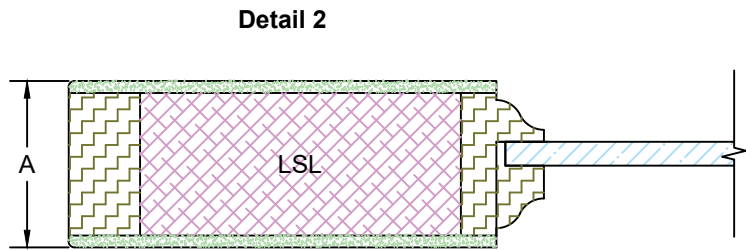

**EXCLUSIVE
WOOD DOORS**

**EXCLUSIVE
ARCHITECTURAL**

Detail 1	
Series	P
Sticking Type	Integrated

Detail 2	
Series	G or GP
Sticking Type	Ref. CAD

Detail 3	
Series	GP
Sticking Type	Ref. CAD

Template	
Product Type	Interior Door
Construction	MDF Ultimate
Panel Profile	Senior Bevel
Glass Type	1/4" Clear Temp.
Sticking Profile	Ogee

Door Component Dimensions	
Dim. "A"	Dim. "B"
1-3/8"	15/64"
1-3/4"	15/32"
2-1/4"	45/64"