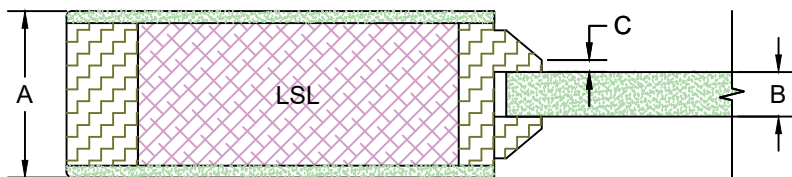

Door Component Dimensions	
Dim. "A"	Dim. "B"
1-3/8"	15/64"
1-3/4"	15/32"
2-1/4"	45/64"

**EXCLUSIVE
WOOD DOORS**

**EXCLUSIVE
ARCHITECTURAL**

Detail 1

Detail 1	
Series	P
Sticking Type	Integrated

Template	
Product Type	Interior Door
Construction	MDF Ultimate
Panel Profile	Flat
Sticking Profile	None (Square Shoulder)

Door Component Dimensions	
Dim. "A"	Dim. "B"
1-3/8"	15/32"
1-3/4"	15/32"
2-1/4"	45/64"

**EXCLUSIVE
WOOD DOORS**

**EXCLUSIVE
ARCHITECTURAL**

Detail 1

Detail 2

Detail 3

Detail 1	
Series	P
Sticking Type	Integrated