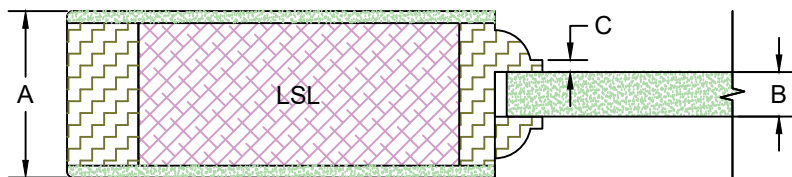

**EXCLUSIVE
ARCHITECTURAL**

Detail 1

Detail 2

Detail 3

Detail 1	
Series	P
Sticking Type	Integrated

Detail 2	
Series	G or GP
Sticking Type	Ref. CAD

Detail 3	
Series	GP
Sticking Type	Ref. CAD

Template	
Product Type	Interior Door
Construction	MDF Ultimate
Panel Profile	Flat
Glass Type	1/4" Clear Temp.
Sticking Profile	Ovolo ¹

Door Component Dimensions		
Dim. "A"	Dim. "B"	Dim. "C"
1-3/8"	N/A ¹	N/A ¹
1-3/4"	15/32"	1/8"
2-1/4"	45/64"	1/4"

1. [Sticking Profile: Ovolo] is not available for 1-3/8" door thickness.
2. Custom [Sticking Profile: Ovolo] doors are manufactured with the sticking profile integrated unless otherwise specified.