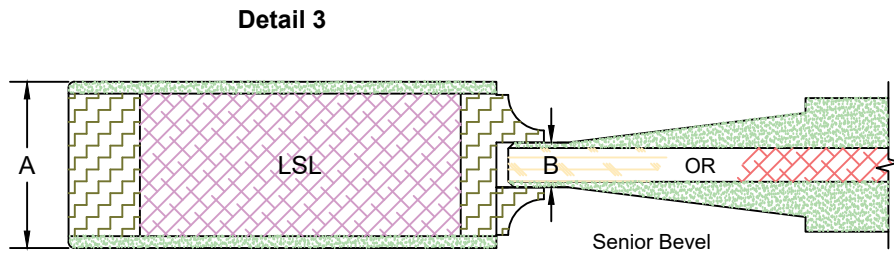

**EXCLUSIVE
WOOD DOORS**

**EXCLUSIVE
ARCHITECTURAL**

Detail 1	
Series	P
Sticking Type	Integrated

Detail 2	
Series	G or GP
Sticking Type	Ref. CAD

Detail 3	
Series	GP
Sticking Type	Ref. CAD

Template	
Product Type	Interior Door
Construction	MDF Ultimate
Panel Profile	Senior Bevel
Glass Type	1/4" Clear Temp.
Sticking Profile	Cove

Door Component Dimensions	
Dim. "A"	Dim. "B"
1-3/8"	15/64"
1-3/4"	15/32"
2-1/4"	45/64"