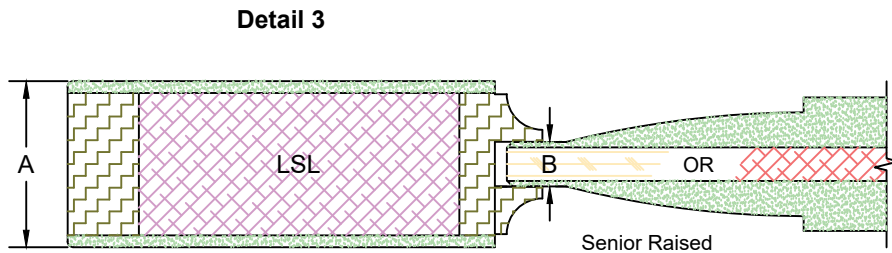

**EXCLUSIVE
WOOD DOORS**

**EXCLUSIVE
ARCHITECTURAL**

Detail 1	
Series	P
Sticking Type	Integrated

Detail 2	
Series	G or GP
Sticking Type	Ref. CAD

Detail 3	
Series	GP
Sticking Type	Ref. CAD

Template	
Product Type	Interior Door
Construction	MDF Ultimate
Panel Profile	Senior Raised
Glass Type	1/4" Clear Temp.
Sticking Profile	Cove

Door Component Dimensions	
Dim. "A"	Dim. "B"
1-3/8"	15/64"
1-3/4"	15/32"
2-1/4"	45/64"