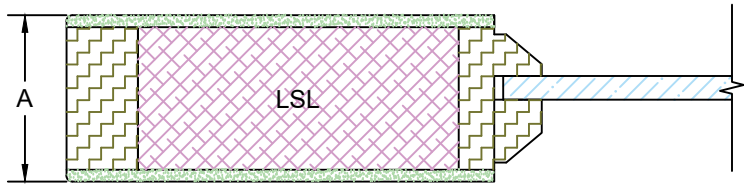

Door Component Dimensions	
Dim. "A"	Dim. "B"
1-3/8"	15/64"
1-3/4"	15/32"
2-1/4"	45/64"

**EXCLUSIVE
WOOD DOORS**

**EXCLUSIVE
ARCHITECTURAL**

Detail 1	
Series	P
Sticking Type	Integrated

Template	
Product Type	Interior Door
Construction	MDF Ultimate
Panel Profile	Scoop
Sticking Profile	None (Square Shoulder)

Door Component Dimensions	
Dim. "A"	Dim. "B"
1-3/8"	15/64"
1-3/4"	15/32"
2-1/4"	45/64"

**EXCLUSIVE
WOOD DOORS**

**EXCLUSIVE
ARCHITECTURAL**

Detail 1

Detail 2

Detail 3

Detail 1	
Series	P
Sticking Type	Integrated