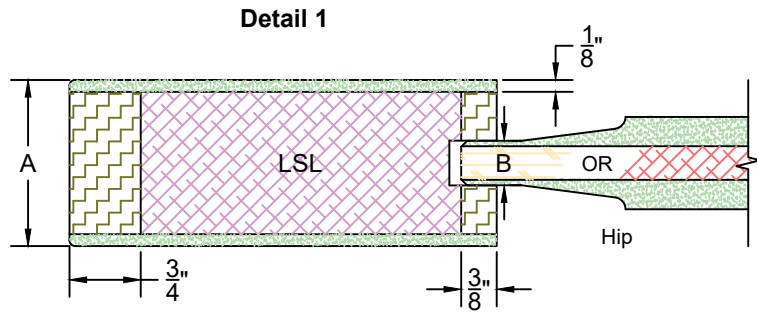

Detail 1	
Series	P
Sticking Type	Integrated

Template	
Product Type	Interior Door
Construction	MDF Ultimate
Panel Profile	Double Hip
Sticking Profile	None (Square Shoulder)

Door Component Dimensions	
Dim. "A"	Dim. "B"
1-3/8"	15/64"
1-3/4"	15/32"
2-1/4"	45/64"

Door Component Dimensions		
Dim. "A"	Dim. "B"	Dim. "C"
1-3/8"	N/A ¹	N/A ¹
1-3/4"	15/32"	1/8"
2-1/4"	45/64"	1/4"

1. [Sticking Profile: Ovolo] is not available for 1-3/8" door thickness.
2. Custom [Sticking Profile: Ovolo] doors are manufactured with the sticking profile integrated unless otherwise specified.

Door Component Dimensions		
Dim. "A"	Dim. "B"	Dim. "C"
1-3/8"	15/32"	3/8"
1-3/4"	15/32"	9/16"
2-1/4"	45/64"	23/32"

**EXCLUSIVE
WOOD DOORS**

**EXCLUSIVE
ARCHITECTURAL**

Detail 1	
Series	P
Sticking Type	Integrated