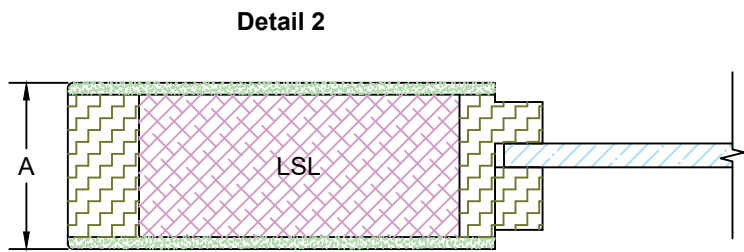

**EXCLUSIVE
WOOD DOORS**

**EXCLUSIVE
ARCHITECTURAL**

Detail 1	
Series	P
Sticking Type	Integrated

Detail 2	
Series	G or GP
Sticking Type	Ref. CAD

Detail 3	
Series	GP
Sticking Type	Ref. CAD

Template	
Product Type	Interior Door
Construction	MDF Ultimate
Panel Profile	Senior Raised
Glass Type	1/4" Clear Temp.
Sticking Profile	One Step Square

Door Component Dimensions	
Dim. "A"	Dim. "B"
1-3/8"	15/64"
1-3/4"	15/32"
2-1/4"	45/64"