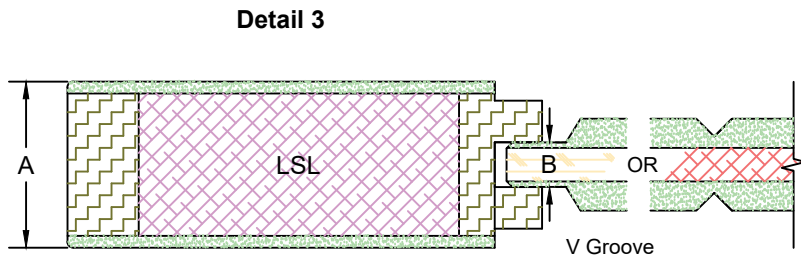

**EXCLUSIVE
WOOD DOORS**

**EXCLUSIVE
ARCHITECTURAL**

Detail 1	
Series	P
Sticking Type	Integrated

Detail 2	
Series	G or GP
Sticking Type	Ref. CAD

Detail 3	
Series	GP
Sticking Type	Ref. CAD

Template	
Product Type	Interior Door
Construction	MDF Ultimate
Panel Profile	V Groove
Glass Type	1/4" Clear Temp.
Sticking Profile	One Step Square

Door Component Dimensions	
Dim. "A"	Dim. "B"
1-3/8"	15/64"
1-3/4"	15/32"
2-1/4"	45/64"