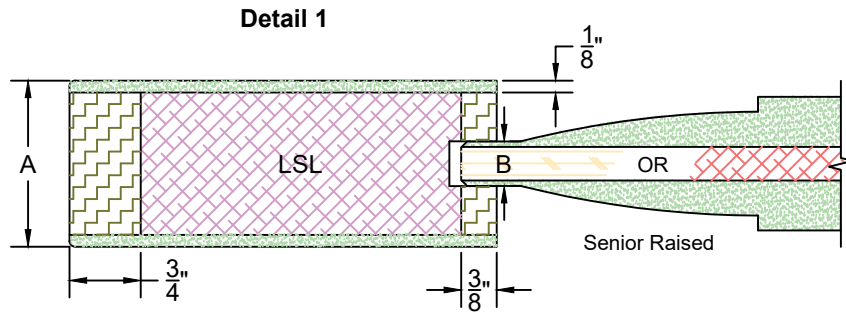

**EXCLUSIVE
WOOD DOORS**

**EXCLUSIVE
ARCHITECTURAL**

Detail 1	
Series	P
Sticking Type	Integrated

Template	
Product Type	Interior Door
Construction	MDF Ultimate
Panel Profile	Senior Raised
Sticking Profile	None (Square Shoulder)

Door Component Dimensions	
Dim. "A"	Dim. "B"
1-3/8"	15/64"
1-3/4"	15/32"
2-1/4"	45/64"