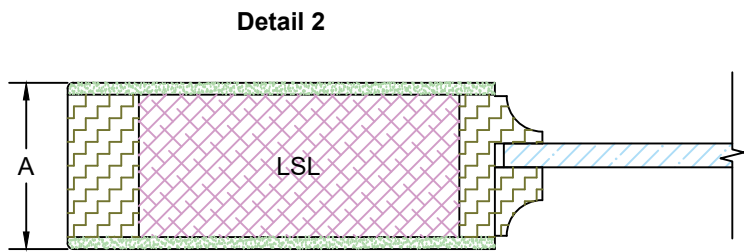

**EXCLUSIVE
WOOD DOORS**

**EXCLUSIVE
ARCHITECTURAL**

Detail 1	
Series	P
Sticking Type	Integrated

Detail 2	
Series	G or GP
Sticking Type	Ref. CAD

Detail 3	
Series	GP
Sticking Type	Ref. CAD

Template	
Product Type	Interior Door
Construction	MDF Ultimate
Panel Profile	Senior Raised
Glass Type	1/4" Clear Temp.
Sticking Profile	Cove

Door Component Dimensions	
Dim. "A"	Dim. "B"
1-3/8"	15/64"
1-3/4"	15/32"
2-1/4"	45/64"