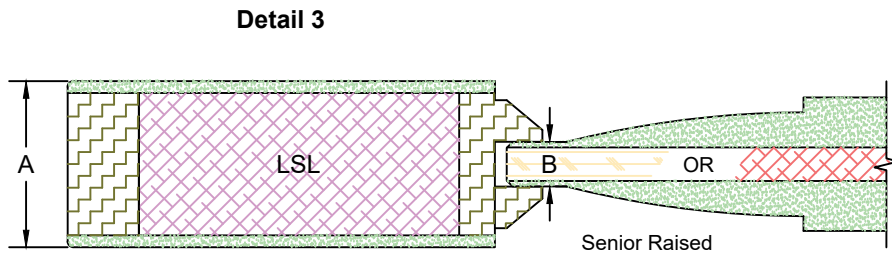

**EXCLUSIVE
WOOD DOORS**

**EXCLUSIVE
ARCHITECTURAL**

Detail 1	
Series	P
Sticking Type	Integrated

Detail 2	
Series	G or GP
Sticking Type	Ref. CAD

Detail 3	
Series	GP
Sticking Type	Ref. CAD

Template	
Product Type	Interior Door
Construction	MDF Ultimate
Panel Profile	Senior Raised
Glass Type	1/4" Clear Temp.
Sticking Profile	Bevel

Door Component Dimensions	
Dim. "A"	Dim. "B"
1-3/8"	15/64"
1-3/4"	15/32"
2-1/4"	45/64"