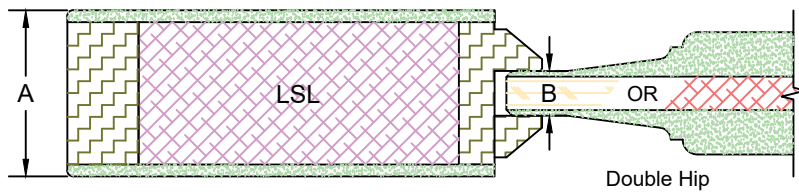

Detail 1	
Series	P
Sticking Type	Integrated

Template	
Product Type	Interior Door
Construction	MDF Ultimate
Panel Profile	Double Hip
Sticking Profile	None (Square Shoulder)

Door Component Dimensions	
Dim. "A"	Dim. "B"
1-3/8"	15/64"
1-3/4"	15/32"
2-1/4"	45/64"

**EXCLUSIVE
WOOD DOORS**

**EXCLUSIVE
ARCHITECTURAL**

Detail 1

Detail 2

Detail 3

Detail 1	
Series	P
Sticking Type	Integrated

Detail 2	
Series	G or GP
Sticking Type	Ref. CAD

Detail 3	
Series	GP
Sticking Type	Ref. CAD

Template	
Product Type	Interior Door
Construction	MDF Ultimate
Panel Profile	Double Hip
Glass Type	1/4" Clear Temp.
Sticking Profile	Bevel

Door Component Dimensions	
Dim. "A"	Dim. "B"
1-3/8"	15/64"
1-3/4"	15/32"
2-1/4"	45/64"