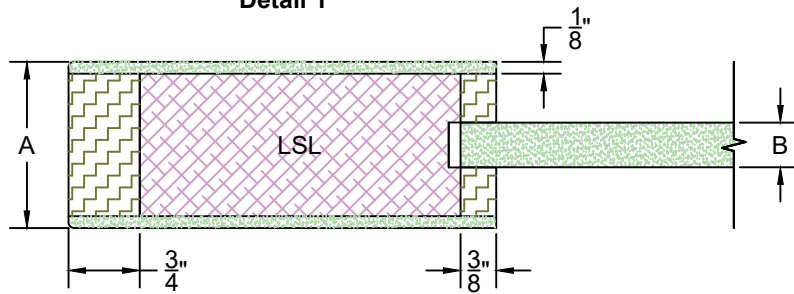

Door Component Dimensions	
Dim. "A"	Dim. "B"
1-3/8"	15/64"
1-3/4"	15/32"
2-1/4"	45/64"

**EXCLUSIVE
WOOD DOORS**

**EXCLUSIVE
ARCHITECTURAL**

Detail 1

Detail 1	
Series	P
Sticking Type	Integrated

Template	
Product Type	Interior Door
Construction	MDF Ultimate
Panel Profile	Flat
Sticking Profile	None (Square Shoulder)

Door Component Dimensions	
Dim. "A"	Dim. "B"
1-3/8"	15/32"
1-3/4"	15/32"
2-1/4"	45/64"

**EXCLUSIVE
WOOD DOORS**

**EXCLUSIVE
ARCHITECTURAL**

Detail 1

Detail 2

Detail 3

Detail 1	
Series	P
Sticking Type	Integrated