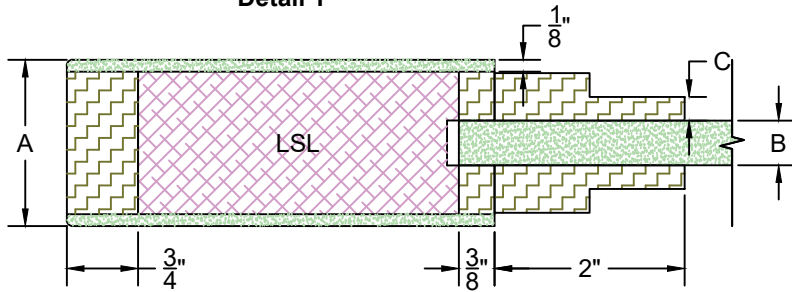

**EXCLUSIVE
WOOD DOORS**

**EXCLUSIVE
ARCHITECTURAL**

Detail 1

Detail 1	
Series	P
Sticking Type	Applied

Template	
Product Type	Interior Door
Construction	MDF Ultimate
Panel Profile	Flat
Sticking Profile	Lineal Two

Door Component Dimensions		
Dim. "A"	Dim. "B"	Dim. "C"
1-3/8"	15/32"	5/32"
1-3/4"	15/32"	1/4"
2-1/4"	45/64"	1/4"