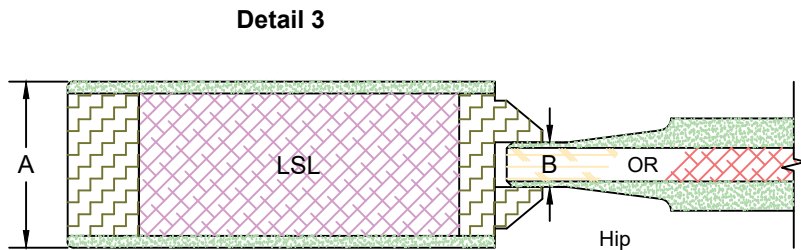

**EXCLUSIVE
WOOD DOORS**

**EXCLUSIVE
ARCHITECTURAL**

Detail 1	
Series	P
Sticking Type	Integrated

Detail 2	
Series	G or GP
Sticking Type	Ref. CAD

Detail 3	
Series	GP
Sticking Type	Ref. CAD

Template	
Product Type	Interior Door
Construction	MDF Ultimate
Panel Profile	Hip
Glass Type	1/4" Clear Temp.
Sticking Profile	Bevel

Door Component Dimensions	
Dim. "A"	Dim. "B"
1-3/8"	15/64"
1-3/4"	15/32"
2-1/4"	45/64"