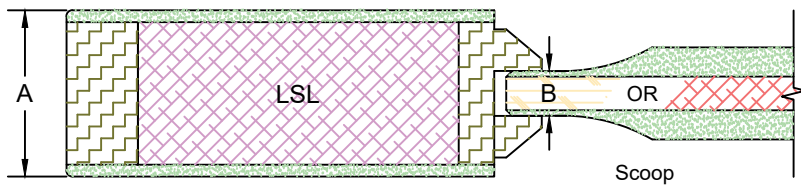

Door Component Dimensions	
Dim. "A"	Dim. "B"
1-3/8"	15/64"
1-3/4"	15/32"
2-1/4"	45/64"

**EXCLUSIVE
WOOD DOORS**

**EXCLUSIVE
ARCHITECTURAL**

Detail 1	
Series	P
Sticking Type	Integrated

Template	
Product Type	Interior Door
Construction	MDF Ultimate
Panel Profile	Scoop
Sticking Profile	None (Square Shoulder)

Door Component Dimensions	
Dim. "A"	Dim. "B"
1-3/8"	15/64"
1-3/4"	15/32"
2-1/4"	45/64"

**EXCLUSIVE
WOOD DOORS**

**EXCLUSIVE
ARCHITECTURAL**

Detail 1

Detail 2

Detail 3

Detail 1	
Series	P
Sticking Type	Integrated