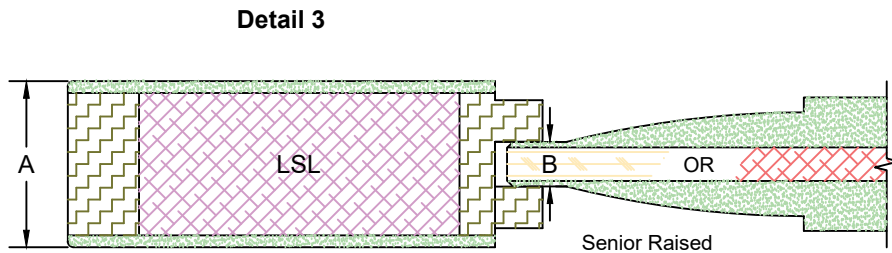

**EXCLUSIVE
WOOD DOORS**

**EXCLUSIVE
ARCHITECTURAL**

Detail 1	
Series	P
Sticking Type	Integrated

Detail 2	
Series	G or GP
Sticking Type	Ref. CAD

Detail 3	
Series	GP
Sticking Type	Ref. CAD

Template	
Product Type	Interior Door
Construction	MDF Ultimate
Panel Profile	Senior Raised
Glass Type	1/4" Clear Temp.
Sticking Profile	One Step Square

Door Component Dimensions	
Dim. "A"	Dim. "B"
1-3/8"	15/64"
1-3/4"	15/32"
2-1/4"	45/64"