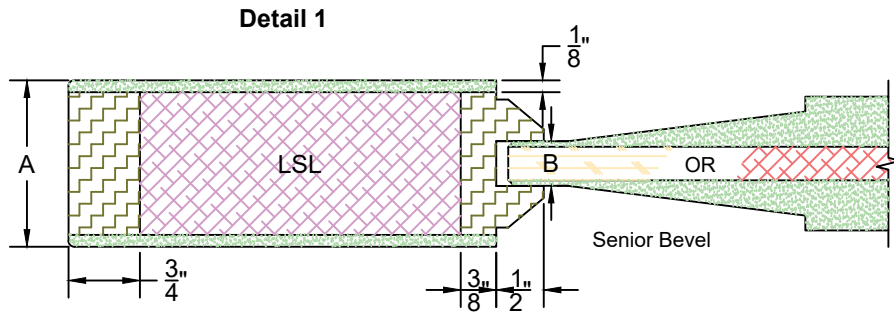

**EXCLUSIVE
WOOD DOORS**

**EXCLUSIVE
ARCHITECTURAL**

Detail 1	
Series	P
Sticking Type	Integrated

Detail 2	
Series	G or GP
Sticking Type	Ref. CAD

Detail 3	
Series	GP
Sticking Type	Ref. CAD

Template	
Product Type	Interior Door
Construction	MDF Ultimate
Panel Profile	Senior Bevel
Glass Type	1/4" Clear Temp.
Sticking Profile	Bevel

Door Component Dimensions	
Dim. "A"	Dim. "B"
1-3/8"	15/64"
1-3/4"	15/32"
2-1/4"	45/64"