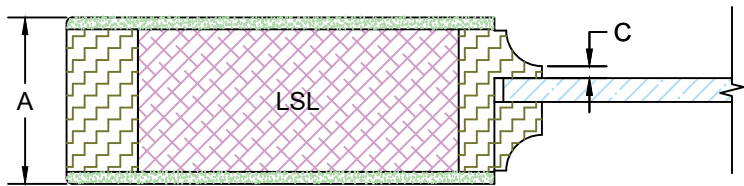

**EXCLUSIVE
WOOD DOORS**

**EXCLUSIVE
ARCHITECTURAL**

Detail 1	
Series	P
Sticking Type	Integrated

Detail 2	
Series	G or GP
Sticking Type	Ref. CAD

Detail 3	
Series	GP
Sticking Type	Ref. CAD

Template	
Product Type	Interior Door
Construction	MDF Ultimate
Panel Profile	Flat
Glass Type	1/4" Clear Temp.
Sticking Profile	Cove¹

Door Component Dimensions		
Dim. "A"	Dim. "B"	Dim. "C"
1-3/8"	N/A¹	N/A¹
1-3/4"	15/32"	1/8"
2-1/4"	45/64"	1/4"

1. [Sticking Profile: Cove] is not available for 1-3/8" door thickness.
2. Custom [Sticking Profile: Cove] doors are manufactured with the sticking profile integrated unless otherwise specified.