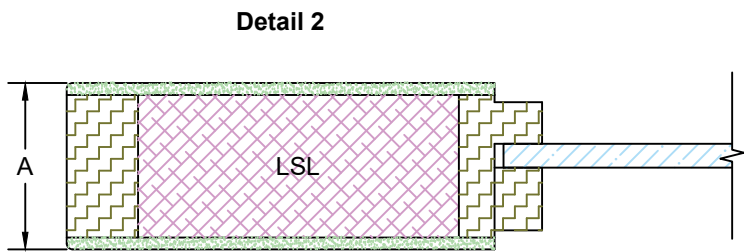

**EXCLUSIVE
WOOD DOORS**

**EXCLUSIVE
ARCHITECTURAL**

Detail 1	
Series	P
Sticking Type	Integrated

Detail 2	
Series	G or GP
Sticking Type	Ref. CAD

Detail 3	
Series	GP
Sticking Type	Ref. CAD

Template	
Product Type	Interior Door
Construction	MDF Ultimate
Panel Profile	Senior Bevel
Glass Type	1/4" Clear Temp.
Sticking Profile	One Step Square

Door Component Dimensions	
Dim. "A"	Dim. "B"
1-3/8"	15/64"
1-3/4"	15/32"
2-1/4"	45/64"