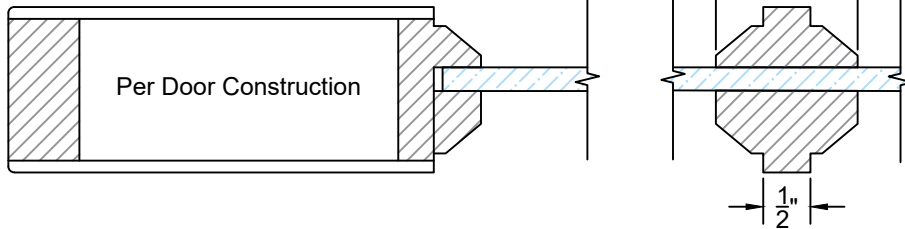

Template as Shown	
Product Type	Interior Door
Glass Type	1/4" Opening
Sticking Profile	Bevel

Detail 2

Detail 2	
Series	G or GP
Divided Lite	Simulated

Detail 3

Detail 3	
Series	G or GP
Divided Lite	Simulated