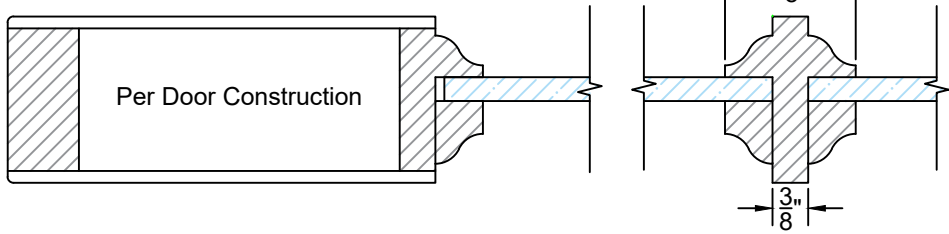

Detail 3

**EXCLUSIVE
WOOD DOORS**

**EXCLUSIVE
ARCHITECTURAL**

Detail 1

Detail 1	
Series	G or GP
Divided Lite	True

Template as Shown	
Product Type	Interior Door
Glass Type	1/4" Opening
Sticking Profile	Ogee