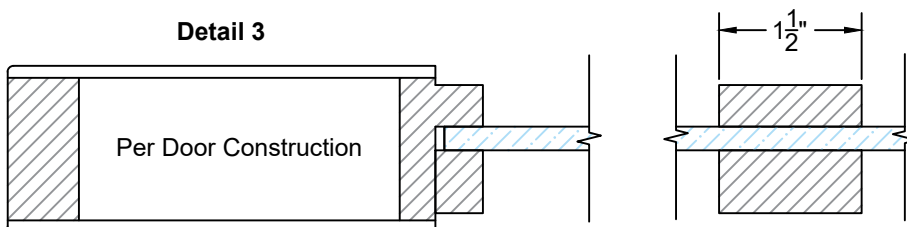

Detail 3

Detail 3	
Series	G or GP
Divided Lite	Simulated