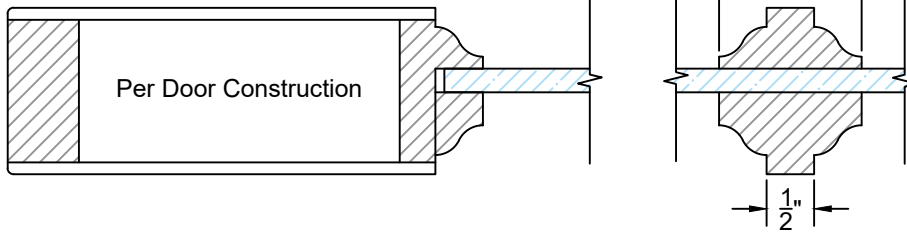

Template as Shown	
Product Type	Interior Door
Glass Type	1/4" Opening
Sticking Profile	Ogee

Detail 2

Detail 2	
Series	G or GP
Divided Lite	Simulated

Detail 3

Detail 3	
Series	G or GP
Divided Lite	Simulated