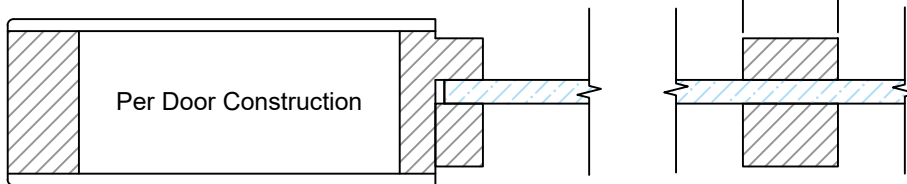

Detail 2

Detail 2	
Series	G or GP
Divided Lite	Simulated