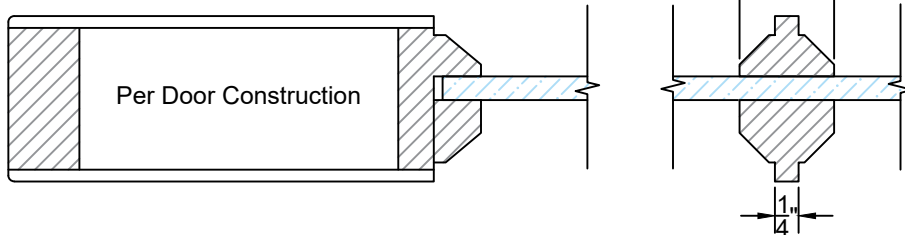

Template as Shown	
Product Type	Interior Door
Glass Type	1/4" Opening
Sticking Profile	Bevel

Detail 2

Detail 2	
Series	G or GP
Divided Lite	Simulated

Detail 3

Detail 3	
Series	G or GP
Divided Lite	Simulated