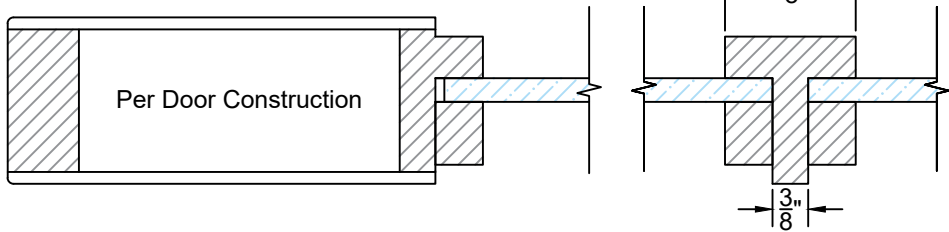

Template as Shown	
Product Type	Interior Door
Glass Type	1/4" Opening
Sticking Profile	Ogee

Detail 2

Detail 2	
Series	G or GP
Divided Lite	Simulated

Detail 3

Detail 3	
Series	G or GP
Divided Lite	Simulated

**EXCLUSIVE
WOOD DOORS**

**EXCLUSIVE
ARCHITECTURAL**

Detail 1

Detail 1	
Series	G or GP
Divided Lite	True

Template as Shown	
Product Type	Interior Door
Glass Type	1/4" Opening
Sticking Profile	One Step Square