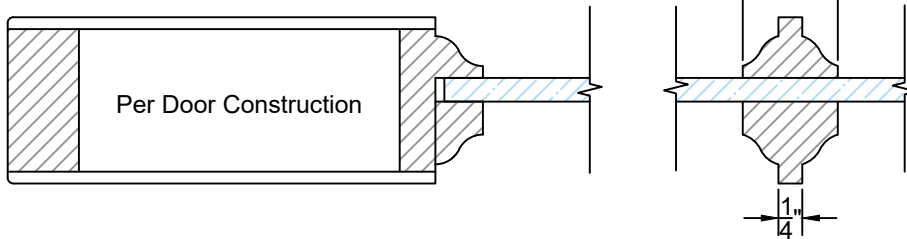

Template as Shown	
Product Type	Interior Door
Glass Type	1/4" Opening
Sticking Profile	Ogee

Detail 2

Detail 2	
Series	G or GP
Divided Lite	Simulated

Detail 3

Detail 3	
Series	G or GP
Divided Lite	Simulated