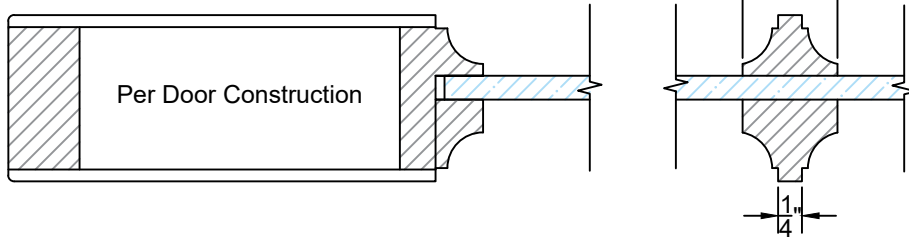

Template as Shown	
Product Type	Interior Door
Glass Type	1/4" Opening
Sticking Profile	Bevel

Detail 2

Detail 2	
Series	G or GP
Divided Lite	Simulated

Detail 3

Detail 3	
Series	G or GP
Divided Lite	Simulated

**EXCLUSIVE
WOOD DOORS**

**EXCLUSIVE
ARCHITECTURAL**

Detail 1

Detail 1	
Series	G or GP
Divided Lite	True

Template as Shown	
Product Type	Interior Door
Glass Type	1/4" Opening
Sticking Profile	Cove

Detail 2