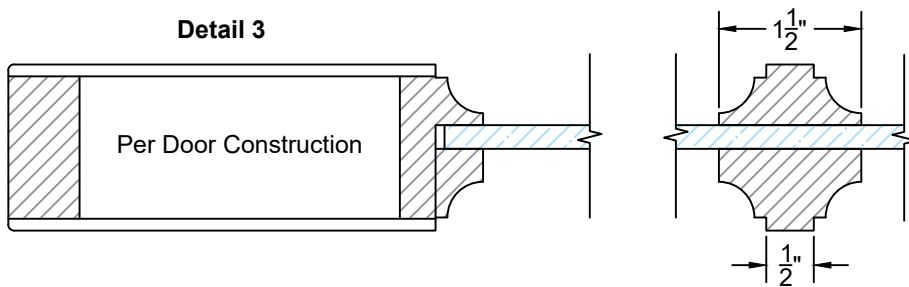

Detail 3	
Series	G or GP
Divided Lite	Simulated