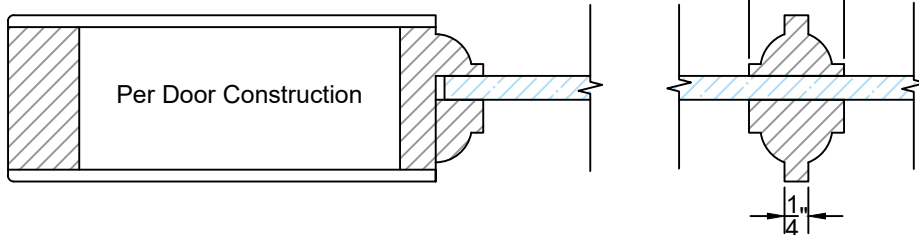

**EXCLUSIVE
WOOD DOORS**

**EXCLUSIVE
ARCHITECTURAL**

Detail 1

Detail 1	
Series	G or GP
Divided Lite	True

Template as Shown	
Product Type	Interior Door
Glass Type	1/4" Opening
Sticking Profile	One Step Square

Detail 2

Detail 2	
Series	G or GP
Divided Lite	Simulated

Detail 3

Detail 3	
Series	G or GP
Divided Lite	Simulated

**EXCLUSIVE
WOOD DOORS**

**EXCLUSIVE
ARCHITECTURAL**

Detail 1

Detail 1	
Series	G or GP
Divided Lite	True

Template as Shown	
Product Type	Interior Door
Glass Type	1/4" Opening
Sticking Profile	Ovolo

Detail 2

Detail 2	
Series	G or GP
Divided Lite	Simulated

Detail 3

Detail 3	
Series	G or GP
Divided Lite	Simulated