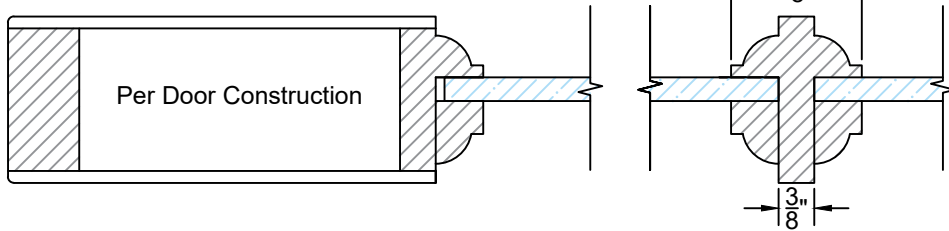

**EXCLUSIVE
WOOD DOORS**

**EXCLUSIVE
ARCHITECTURAL**

Detail 1

Detail 1	
Series	G or GP
Divided Lite	True

Template as Shown	
Product Type	Interior Door
Glass Type	1/4" Opening
Sticking Profile	One Step Square

Detail 2

Detail 2	
Series	G or GP
Divided Lite	Simulated

Detail 3

Detail 3	
Series	G or GP
Divided Lite	Simulated

**EXCLUSIVE
WOOD DOORS**

**EXCLUSIVE
ARCHITECTURAL**

Detail 1

Detail 1	
Series	G or GP
Divided Lite	True

Template as Shown	
Product Type	Interior Door
Glass Type	1/4" Opening
Sticking Profile	Ovolo

Detail 2

Detail 2	
Series	G or GP
Divided Lite	Simulated

Detail 3

Detail 3	
Series	G or GP
Divided Lite	Simulated