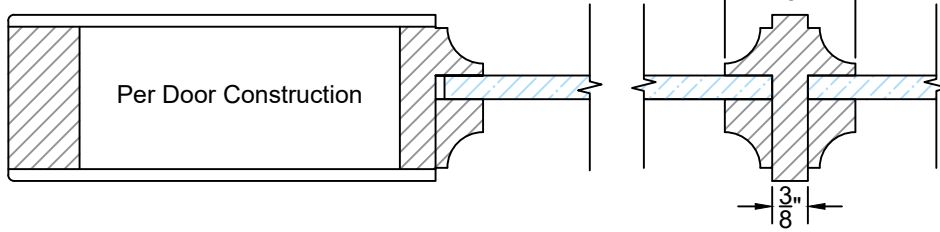

Template as Shown	
Product Type	Interior Door
Glass Type	1/4" Opening
Sticking Profile	Bevel

Detail 2

Detail 2	
Series	G or GP
Divided Lite	Simulated

Detail 3

Detail 3	
Series	G or GP
Divided Lite	Simulated

**EXCLUSIVE
WOOD DOORS**

**EXCLUSIVE
ARCHITECTURAL**

Detail 1

Detail 1	
Series	G or GP
Divided Lite	True

Template as Shown	
Product Type	Interior Door
Glass Type	1/4" Opening
Sticking Profile	Cove

Detail 2