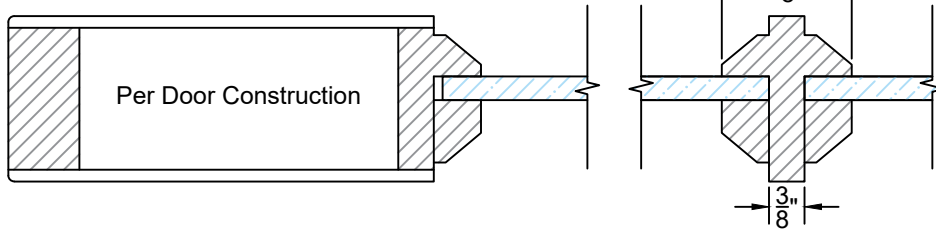

**EXCLUSIVE
WOOD DOORS**

**EXCLUSIVE
ARCHITECTURAL**

Detail 1

Detail 1	
Series	G or GP
Divided Lite	True

Template as Shown	
Product Type	Interior Door
Glass Type	1/4" Opening
Sticking Profile	Bevel