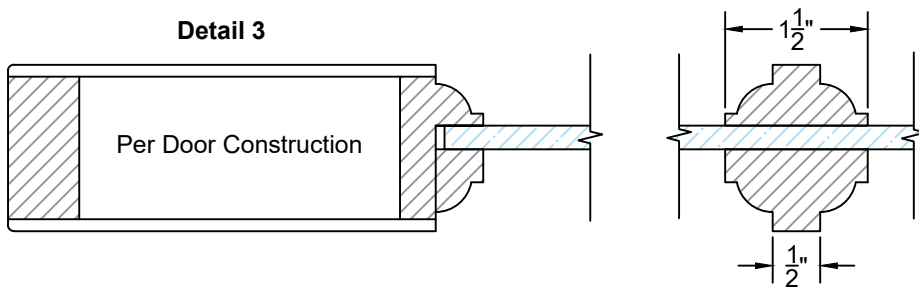

**EXCLUSIVE
WOOD DOORS**

**EXCLUSIVE
ARCHITECTURAL**

Detail 1

Detail 1	
Series	G or GP
Divided Lite	True

Template as Shown	
Product Type	Interior Door
Glass Type	1/4" Opening
Sticking Profile	One Step Square

Detail 2

Detail 2	
Series	G or GP
Divided Lite	Simulated

Detail 3

Detail 3	
Series	G or GP
Divided Lite	Simulated

**EXCLUSIVE
WOOD DOORS**

**EXCLUSIVE
ARCHITECTURAL**

Detail 1

Detail 1	
Series	G or GP
Divided Lite	True

Template as Shown	
Product Type	Interior Door
Glass Type	1/4" Opening
Sticking Profile	Ovolo

Detail 2

Detail 2	
Series	G or GP
Divided Lite	Simulated

Detail 3

Detail 3	
Series	G or GP
Divided Lite	Simulated